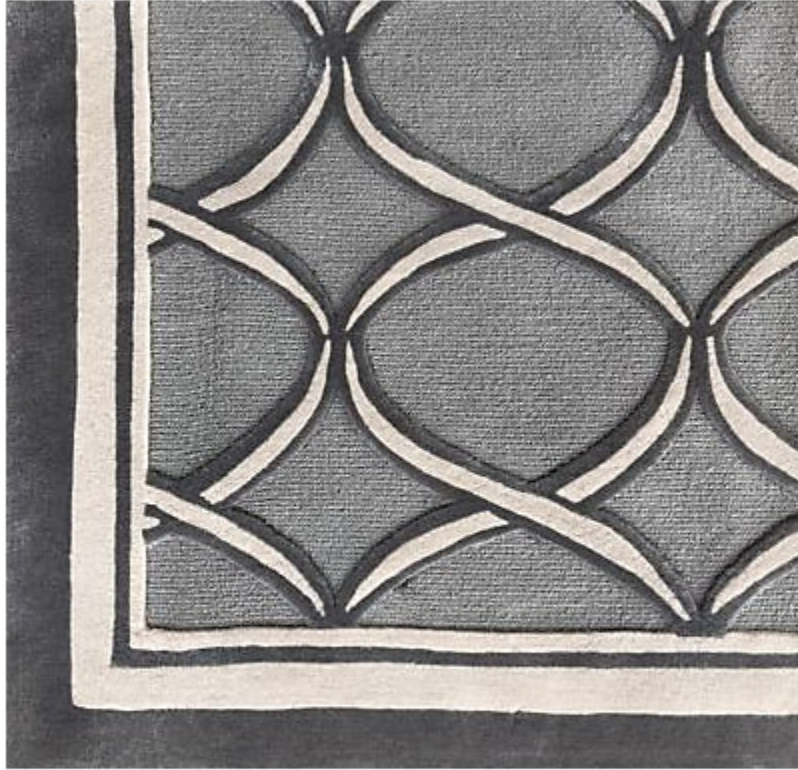

STARK

CARPET & RUGS

MIRABELLE - DARK GREY

SKU: Y01HTUF139524A
CONSTRUCTION: TUFTED
COMPOSITION: CUSTOM
ORIGIN: CHINA

AVAILABLE IN 0 COLORWAYS

Any size available made-to-order.
Additional options available on request.