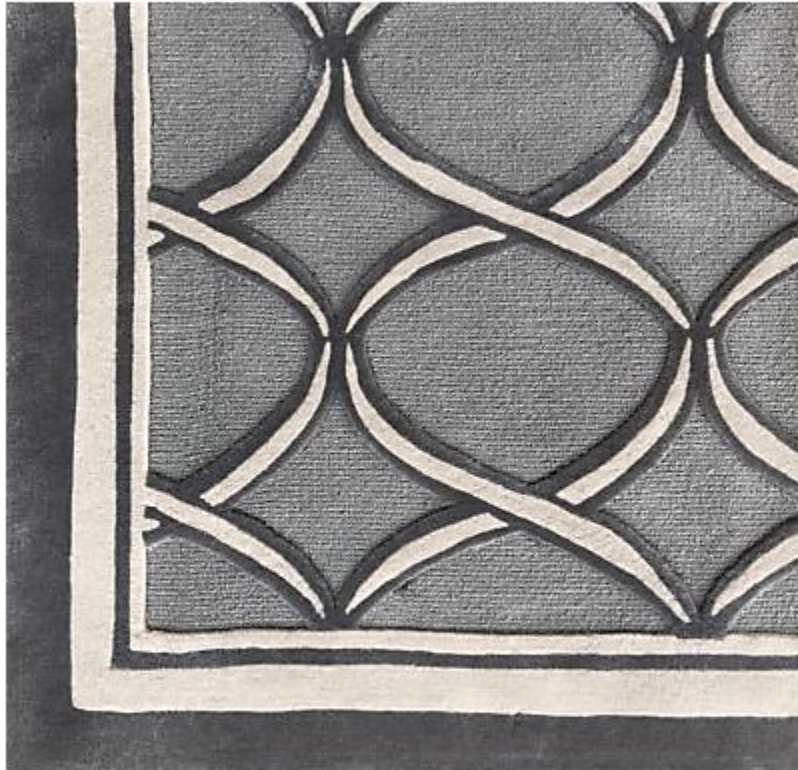

STARK

CARPET & RUGS

MIRABELLE - DARK GREY

SKU: Y01HTUF139524A
CONSTRUCTION: TUFTED
COMPOSITION: CUSTOM
ORIGIN: CHINA

AVAILABLE IN 0 COLORWAYS

Any size available made-to-order.
Additional options available on request.