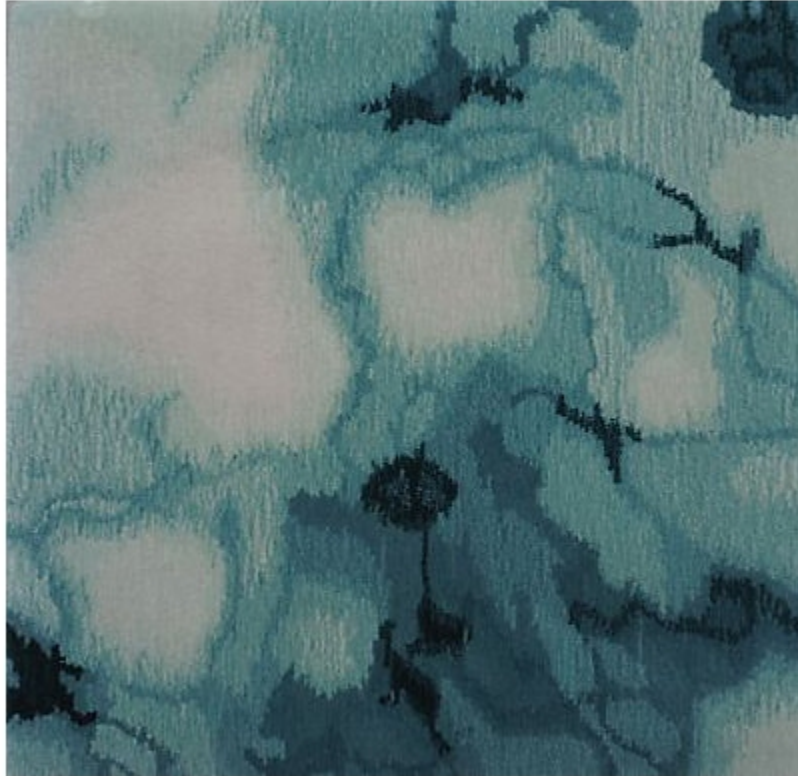

# STARK

## CARPET & RUGS

---

### OMBRE MARBLE - AQUA

SKU: Y01HTUF139454B  
CONSTRUCTION: TUFTED  
COMPOSITION: CUSTOM  
ORIGIN: CHINA

---

AVAILABLE IN 0 COLORWAYS

Any size available made-to-order.  
Additional options available on request.