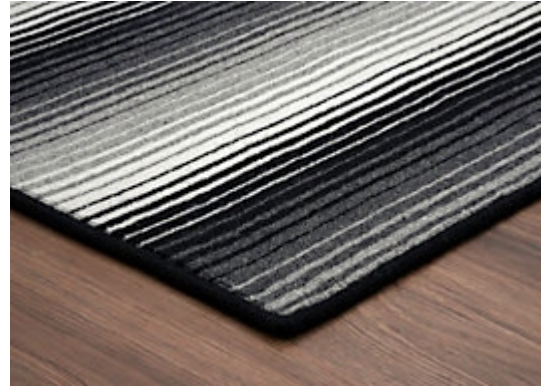

STARK

CARPET & RUGS

AVAILABLE IN 4 COLORWAYS

MISSONI TULA - ZEBRA

SKU: WW1ZEBAWIDE2398
FULL WIDTH: 13 FT 2 IN
CONSTRUCTION: WILTON
COMPOSITION: 100% WOOL
PILE HEIGHT: 0.256 IN
REPEAT: W: 13" X L: 0"
TEXTURE: LOOP PILE
ORIGIN: INDIA
CUSTOM OPTIONS: ALLEGRO WILTON PROGRAM