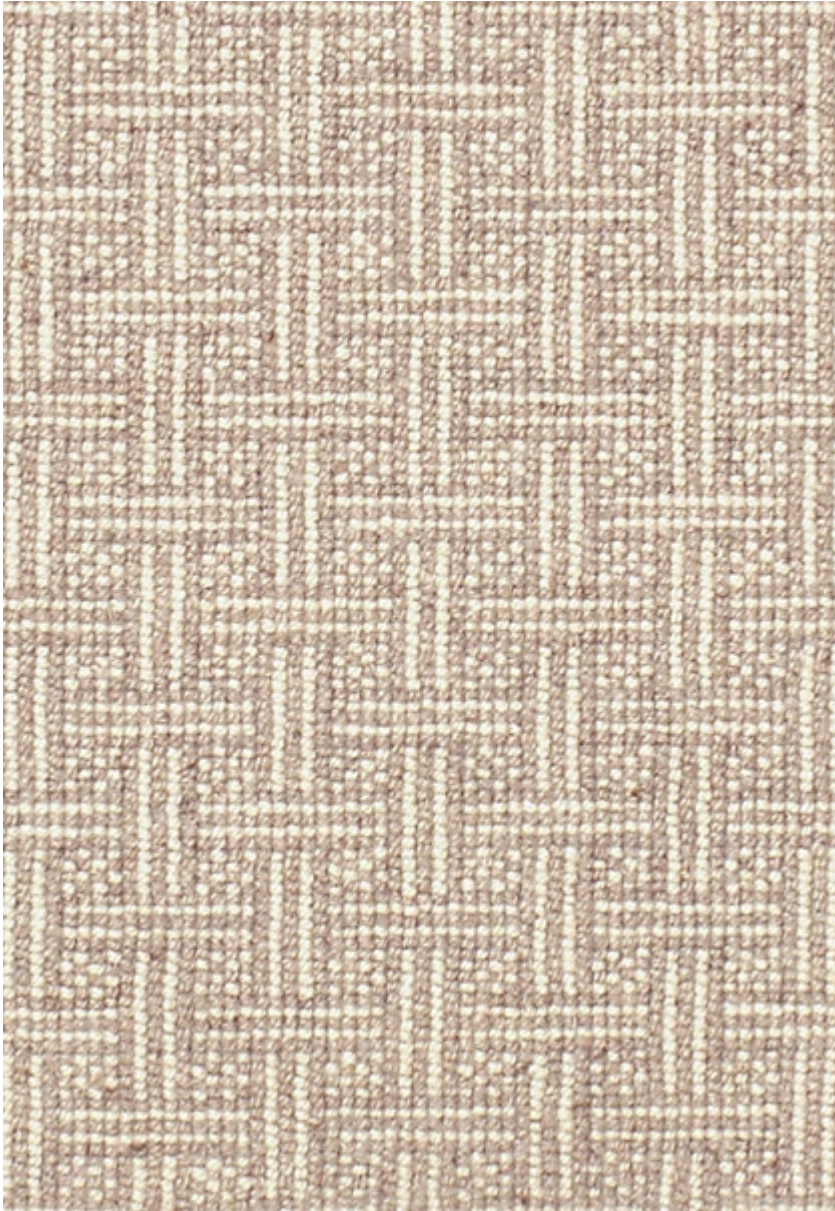

# STARK

## CARPET & RUGS

---

AVAILABLE IN 2 COLORWAYS

---

### BRANDYCE - STONE

SKU: WW1STONBOUC0231  
FULL WIDTH: 12 FT 0 IN  
CONSTRUCTION: WILTON  
COMPOSITION: 100% WOOL  
PILE HEIGHT: 0.375 IN  
REPEAT: W: 2.25" X L: 3"  
TEXTURE: LOOP PILE  
ORIGIN: INDIA  
CUSTOM OPTIONS: ALLEGRO WILTON PROGRAM