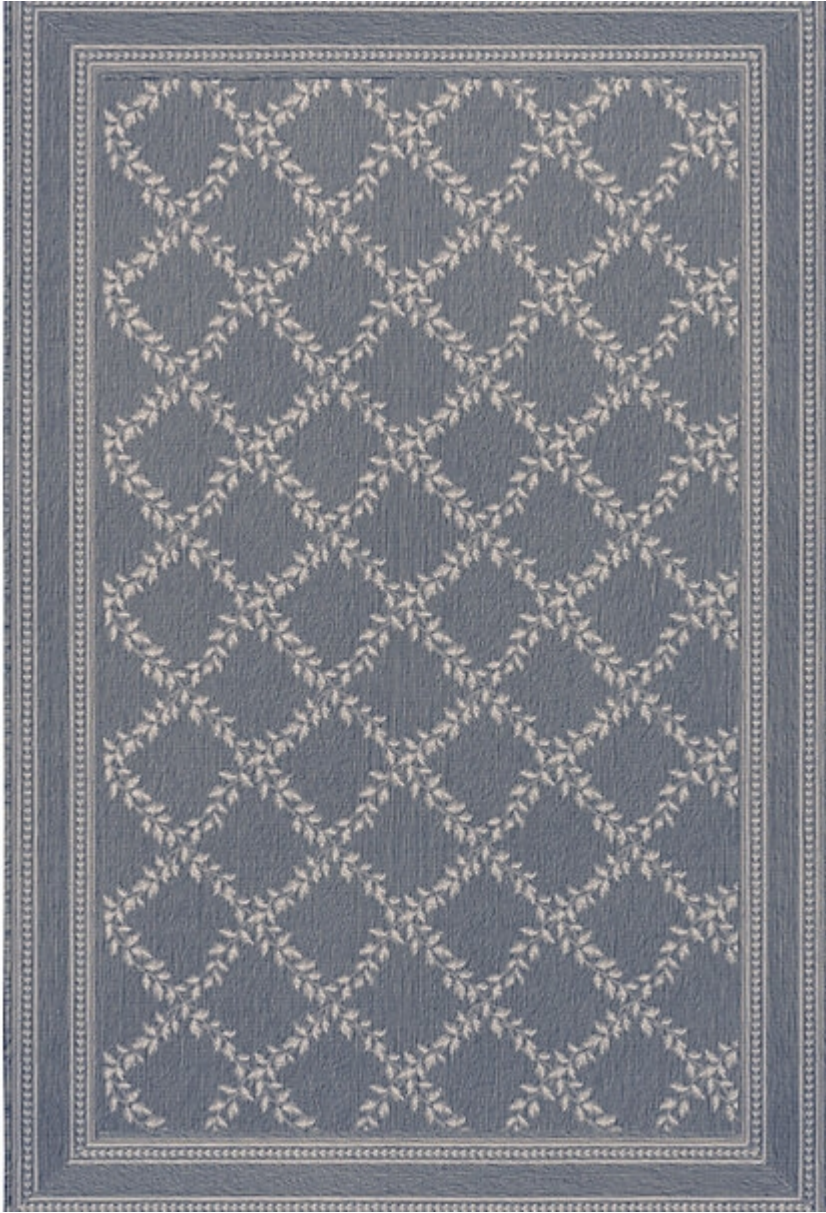

# STARK

## CARPET & RUGS

---

AVAILABLE IN 5 COLORWAYS

---

### BETH - STEEL

SKU: WW1STELWIDE2566  
FULL WIDTH: 13 FT 2 IN  
CONSTRUCTION: WILTON  
COMPOSITION: 100% WOOL  
PILE HEIGHT: 0.275 IN  
REPEAT: W: 13.16" X L: 13"  
TEXTURE: LOOP PILE  
ORIGIN: INDIA

Any size available made-to-order.  
Additional options available on request.