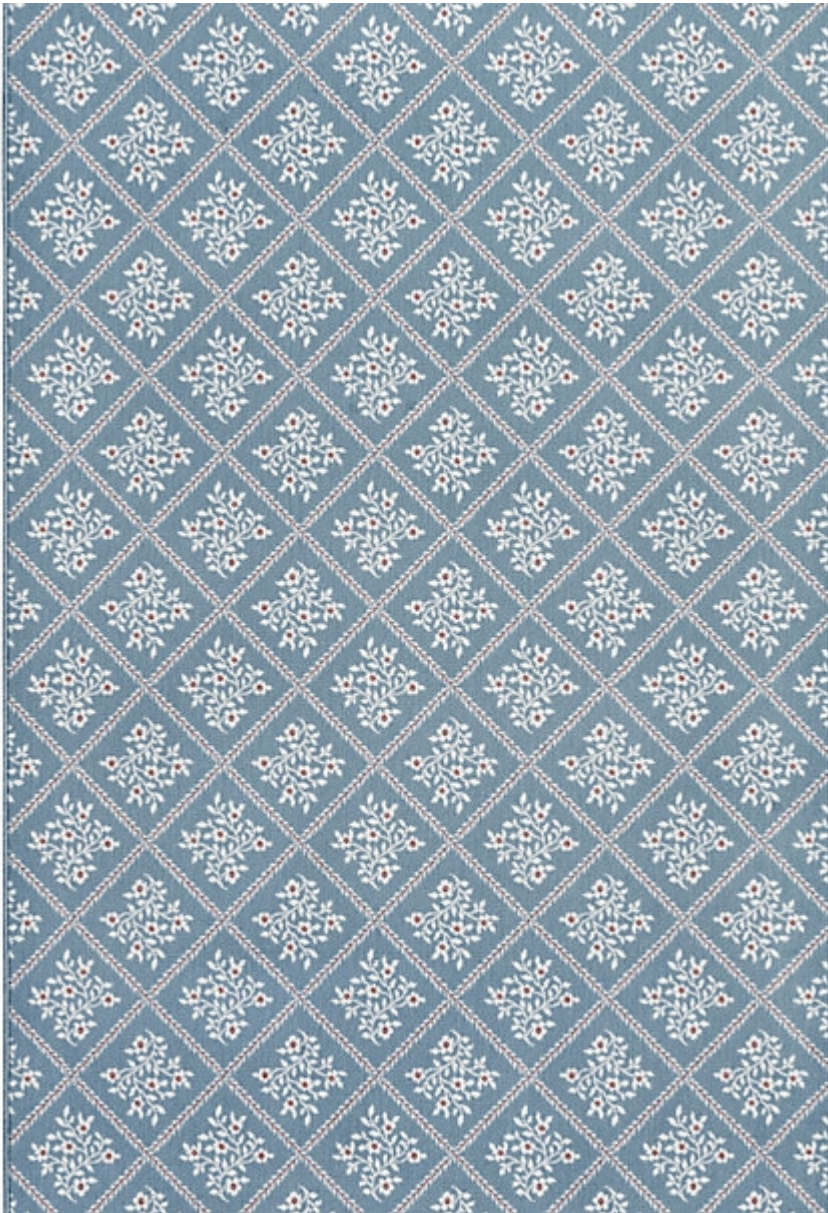

STARK

CARPET & RUGS

AVAILABLE IN 4 COLORWAYS

LILOU - SEINE

SKU: **WW1SEINWIDE2416**
FULL WIDTH: **12 FT 0 IN**
CONSTRUCTION: **WILTON**
COMPOSITION: **100% WOOL**
PILE HEIGHT: **0.255 IN**
REPEAT: **W: 13" X L: 13"**
TEXTURE: **LOOP PILE**
ORIGIN: **INDIA**
CUSTOM OPTIONS: **ALLEGRO WILTON PROGRAM**