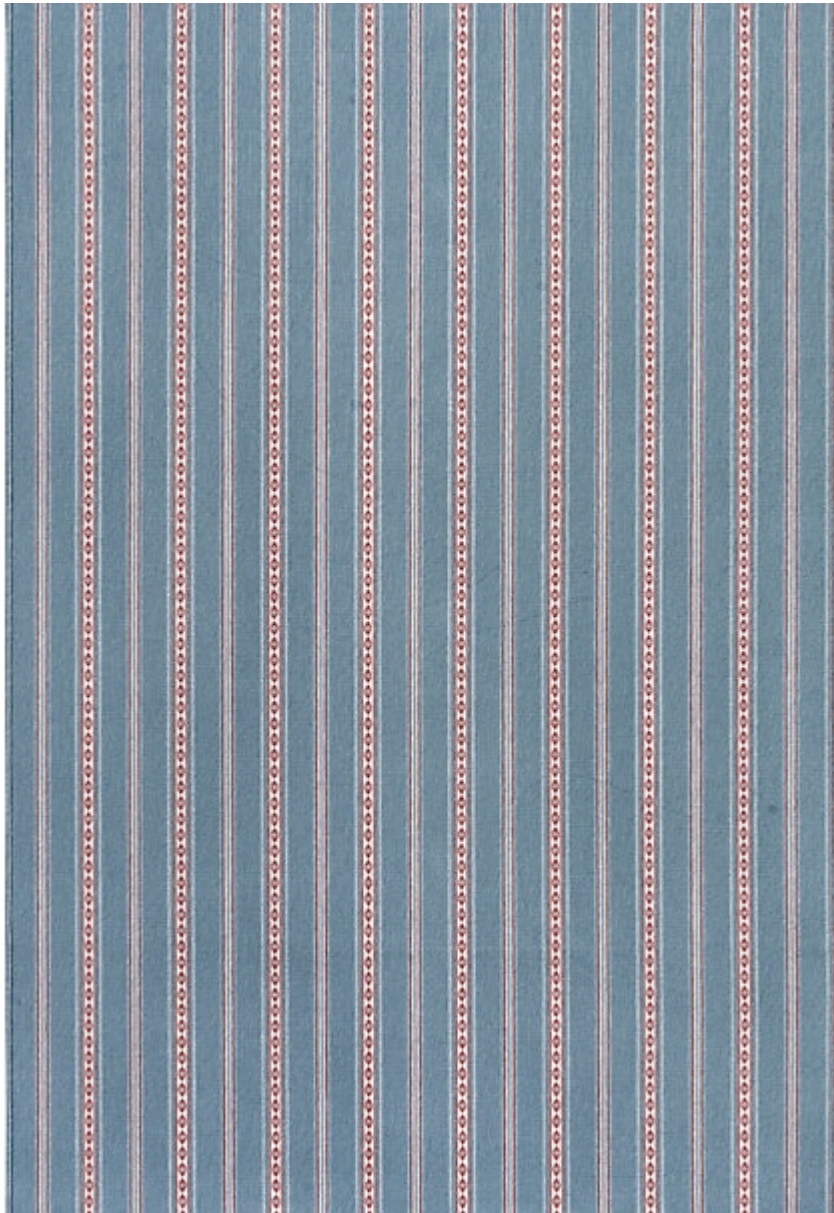

# STARK

## CARPET & RUGS

---

AVAILABLE IN 4 COLORWAYS

---

### ANTIONETTE - SEINE

SKU: **WW1SEINWIDE2414**  
FULL WIDTH: **12 FT 0 IN**  
CONSTRUCTION: **WILTON**  
COMPOSITION: **100% WOOL**  
PILE HEIGHT: **0.255 IN**  
REPEAT: **W: 7.87" X L: 1.35"**  
TEXTURE: **LOOP PILE**  
ORIGIN: **INDIA**  
CUSTOM OPTIONS: **ALLEGRO WILTON PROGRAM**