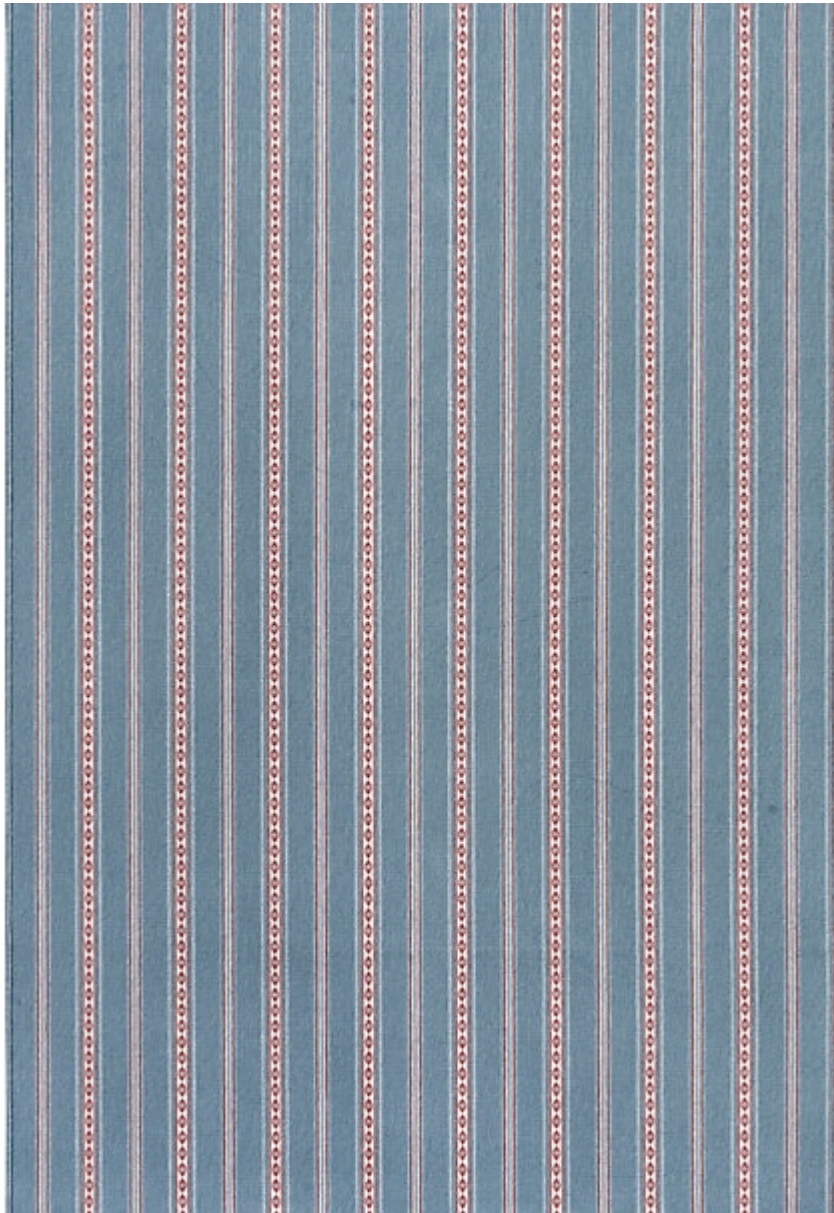

# STARK

## CARPET & RUGS

AVAILABLE IN 4 COLORWAYS

### ANTIONETTE - SEINE

SKU: **WW1SEINWIDE2414**  
FULL WIDTH: **12 FT 0 IN**  
CONSTRUCTION: **WILTON**  
COMPOSITION: **100% WOOL**  
PILE HEIGHT: **0.255 IN**  
REPEAT: **W: 7.87" X L: 1.35"**  
TEXTURE: **LOOP PILE**  
ORIGIN: **INDIA**  
CUSTOM OPTIONS: **ALLEGRO WILTON PROGRAM**