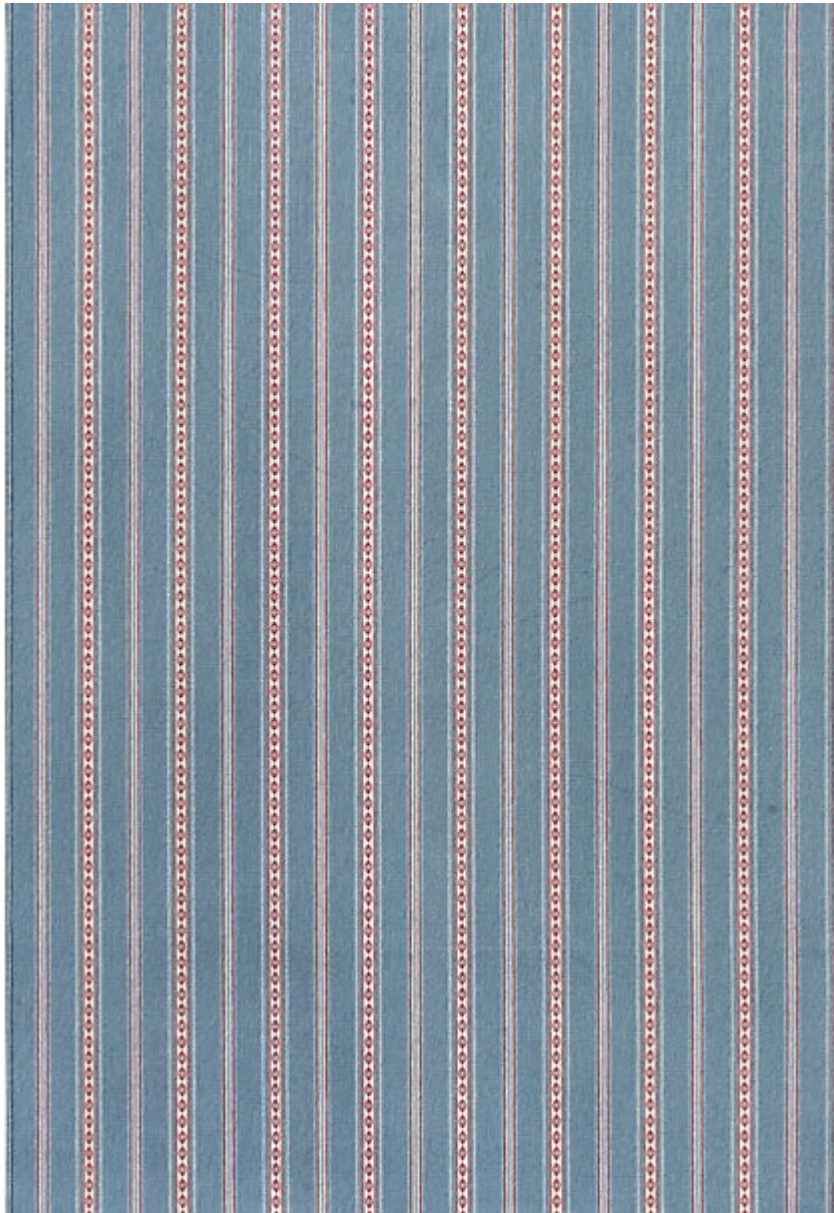

# STARK

## CARPET & RUGS

AVAILABLE IN 4 COLORWAYS

### ANTIONETTE - SEINE

SKU: WW1SEINWIDE2414  
FULL WIDTH: 12 FT 0 IN  
CONSTRUCTION: WILTON  
COMPOSITION: 100% WOOL  
PILE HEIGHT: 0.255 IN  
REPEAT: W: 7.87" X L: 1.35"  
TEXTURE: LOOP PILE  
ORIGIN: INDIA  
CUSTOM OPTIONS: ALLEGRO WILTON PROGRAM