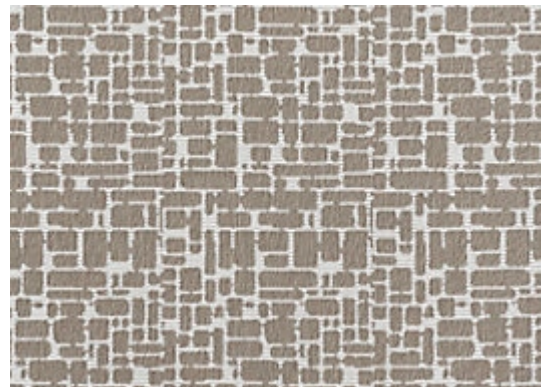

STARK

CARPET & RUGS

AVAILABLE IN 4 COLORWAYS

UMMA - LINEN

SKU: WW1LNENWIDE2435
FULL WIDTH: 13 FT 2 IN
CONSTRUCTION: WILTON
COMPOSITION: 100% WOOL
PILE HEIGHT: 0.291 IN
REPEAT: W: 13" X L: 16.3"
TEXTURE: LOOP PILE
ORIGIN: INDIA
CUSTOM OPTIONS: ALLEGRO WILTON PROGRAM