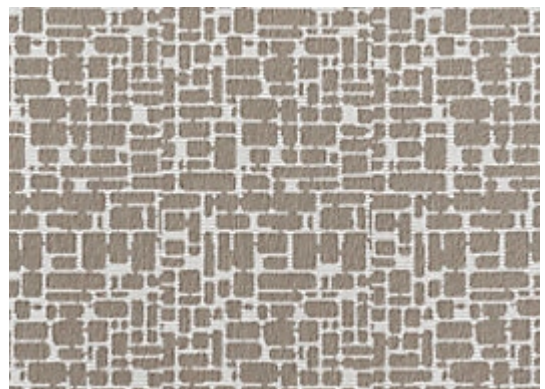

# STARK

## CARPET & RUGS

AVAILABLE IN 4 COLORWAYS

### UMMA - LINEN

SKU: WW1LNENWIDE2435  
FULL WIDTH: 13 FT 2 IN  
CONSTRUCTION: WILTON  
COMPOSITION: 100% WOOL  
PILE HEIGHT: 0.291 IN  
REPEAT: W: 13" X L: 16.3"  
TEXTURE: LOOP PILE  
ORIGIN: INDIA  
CUSTOM OPTIONS: ALLEGRO WILTON PROGRAM