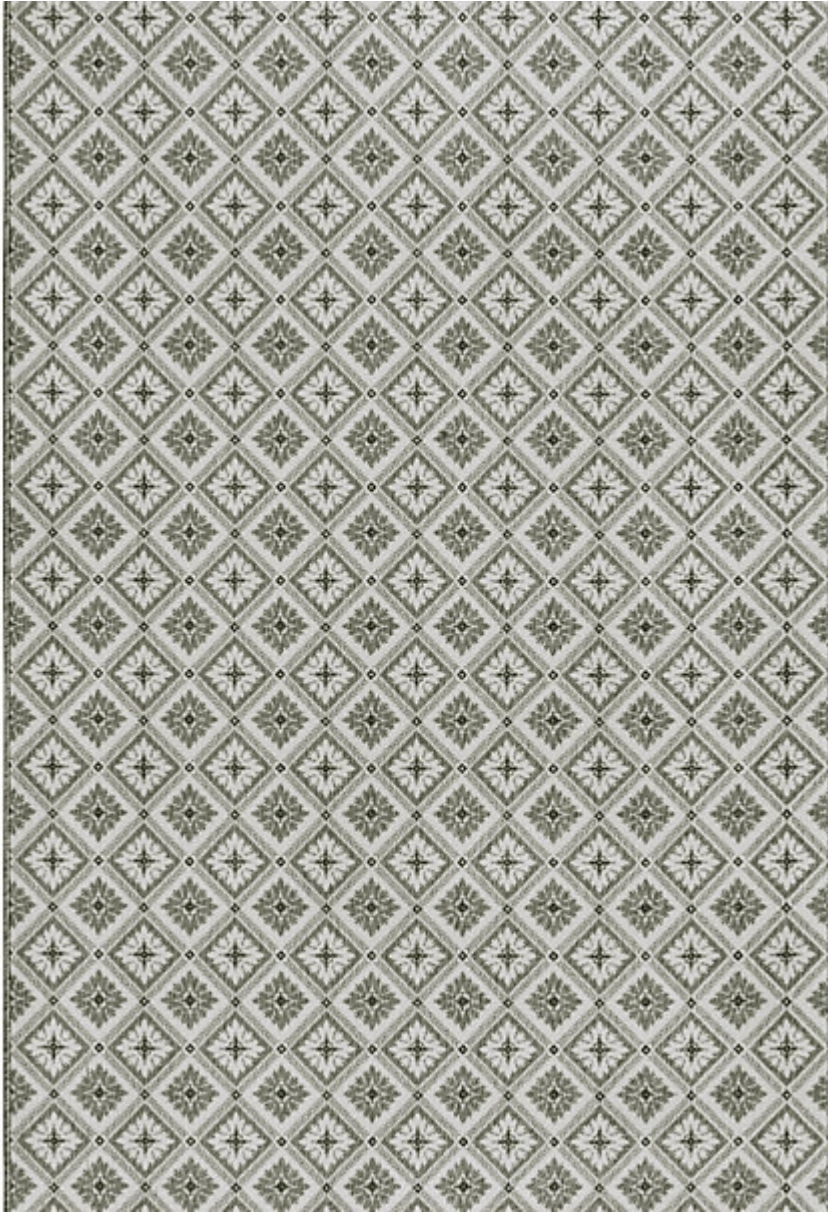

STARK

CARPET & RUGS

AVAILABLE IN 4 COLORWAYS

WILLOW HOUSE - LICHEN

SKU: WW1LCHNWIDE2540
FULL WIDTH: 13 FT 2 IN
CONSTRUCTION: WILTON
COMPOSITION: 100% WOOL
PILE HEIGHT: 0.255 IN
REPEAT: W: 7.87" X L: 7.87"
TEXTURE: LOOP PILE
ORIGIN: INDIA