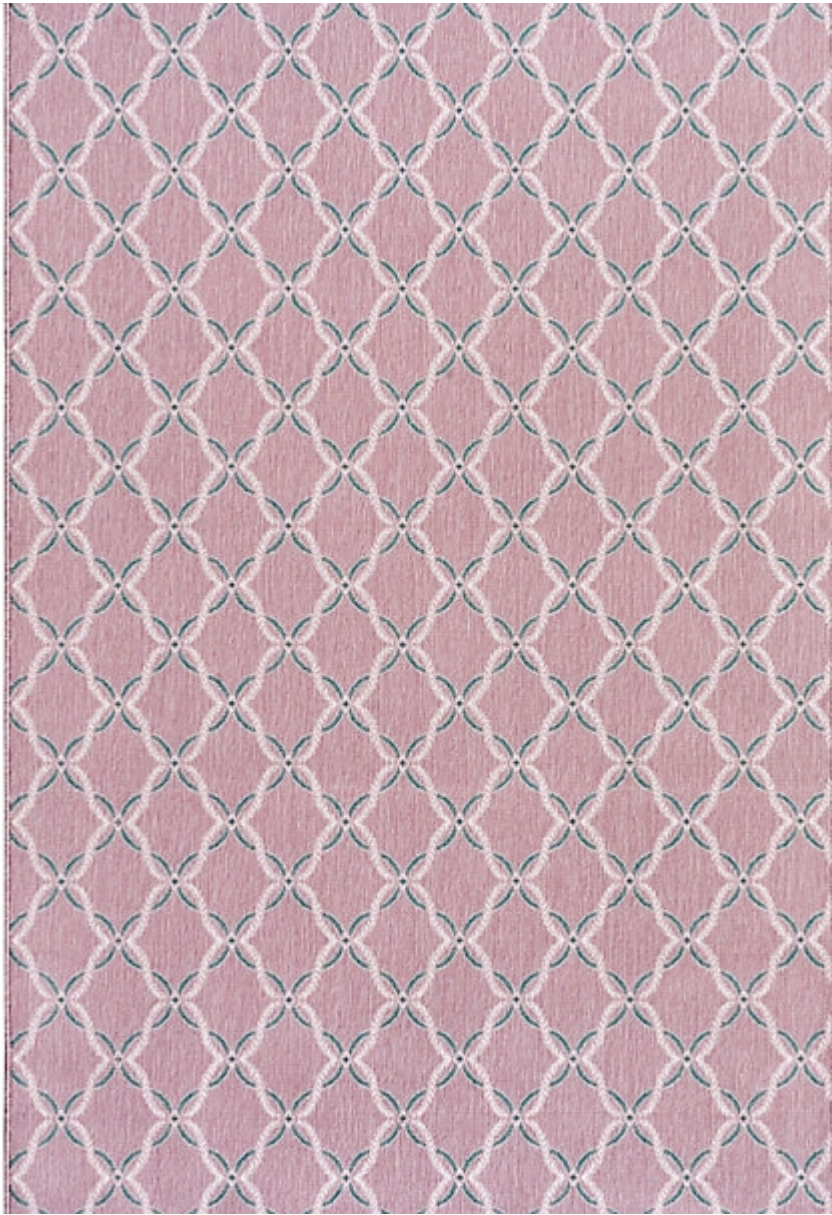

STARK

CARPET & RUGS

AVAILABLE IN 4 COLORWAYS

SYLVIE - BISOU

SKU: WW1BISUWIDE2418
FULL WIDTH: 12 FT 0 IN
CONSTRUCTION: WILTON
COMPOSITION: 100% WOOL
PILE HEIGHT: 0.255 IN
REPEAT: W: 9.84" X L: 10.08"
TEXTURE: LOOP PILE
ORIGIN: INDIA
CUSTOM OPTIONS: ALLEGRO WILTON PROGRAM