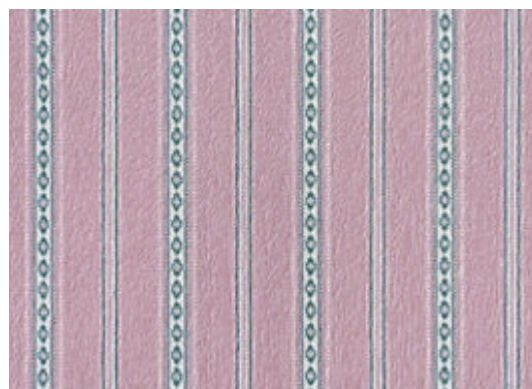

STARK

CARPET & RUGS

ANTIONETTE - BISOU

SKU: **WW1BISUWIDE2414**
FULL WIDTH: **12 FT 0 IN**
CONSTRUCTION: **WILTON**
COMPOSITION: **100% WOOL**
PILE HEIGHT: **0.255 IN**
REPEAT: **W: 7.87" X L: 1.35"**
PILE TYPE: **LOOP PILE**
ORIGIN: **INDIA**
CUSTOM OPTIONS: **ALLEGRO WILTON PROGRAM**

AVAILABLE IN 4 COLORWAYS

Any size available made-to-order.
Additional options available on request.

STARKCARPET.COM