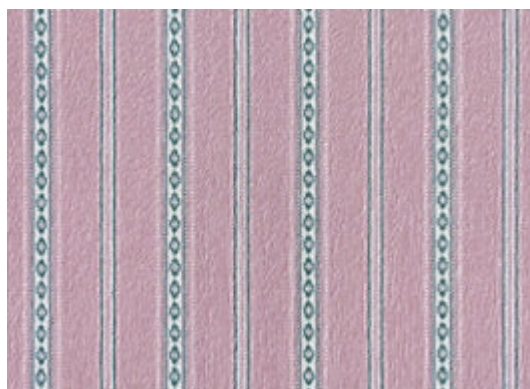

STARK

CARPET & RUGS

ANTIONETTE - BISOU

SKU: WW1BISUWIDE2414
FULL WIDTH: 12 FT 0 IN
CONSTRUCTION: WILTON
COMPOSITION: 100% WOOL
PILE HEIGHT: 0.255 IN
REPEAT: W: 7.87" X L: 1.35"
TEXTURE: LOOP PILE
ORIGIN: INDIA
CUSTOM OPTIONS: ALLEGRO WILTON PROGRAM

AVAILABLE IN 4 COLORWAYS

Any size available made-to-order.
Additional options available on request.

STARKCARPET.COM