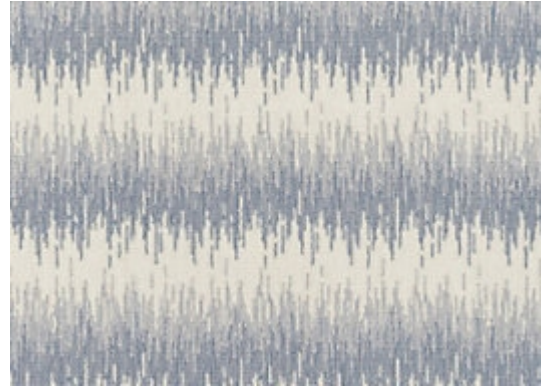

STARK

CARPET & RUGS

SUNSET MIRAGE - ASHEN GREY

SKU: WW1ASHGWIDE2589
FULL WIDTH: 13 FT 2 IN
CONSTRUCTION: WILTON
COMPOSITION: 100% WOOL
PILE HEIGHT: 0.255 IN
REPEAT: W: 7.87" X L: 8.00"
TEXTURE: LOOP PILE
ORIGIN: INDIA

AVAILABLE IN 5 COLORWAYS

Any size available made-to-order.
Additional options available on request.

STARKCARPET.COM