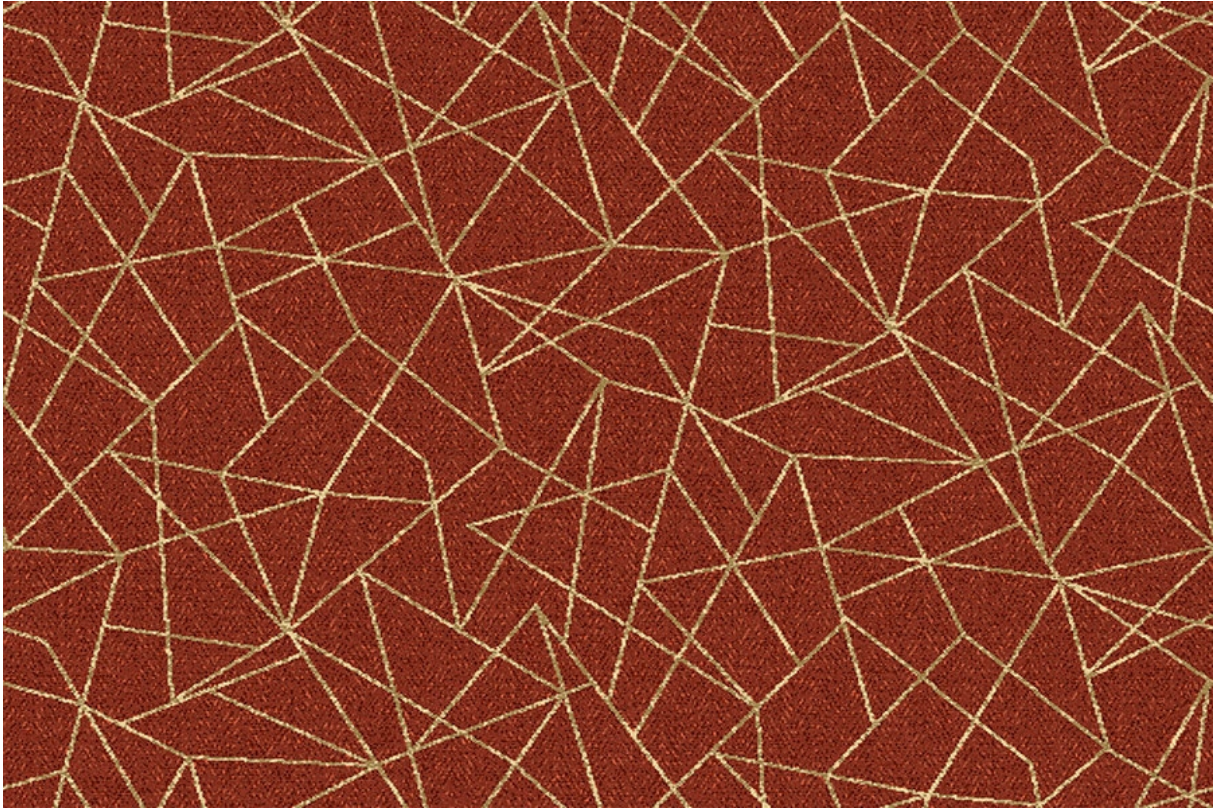

STARK

CARPET & RUGS

LINAEVE - CADMIUM

SKU: ULSA683CUT18380
FULL WIDTH: 13 FT 2 IN
CONSTRUCTION: AXMINSTER
TEXTURE: CUT PILE

AVAILABLE IN 5 COLORWAYS

Any size available made-to-order.
Additional options available on request.