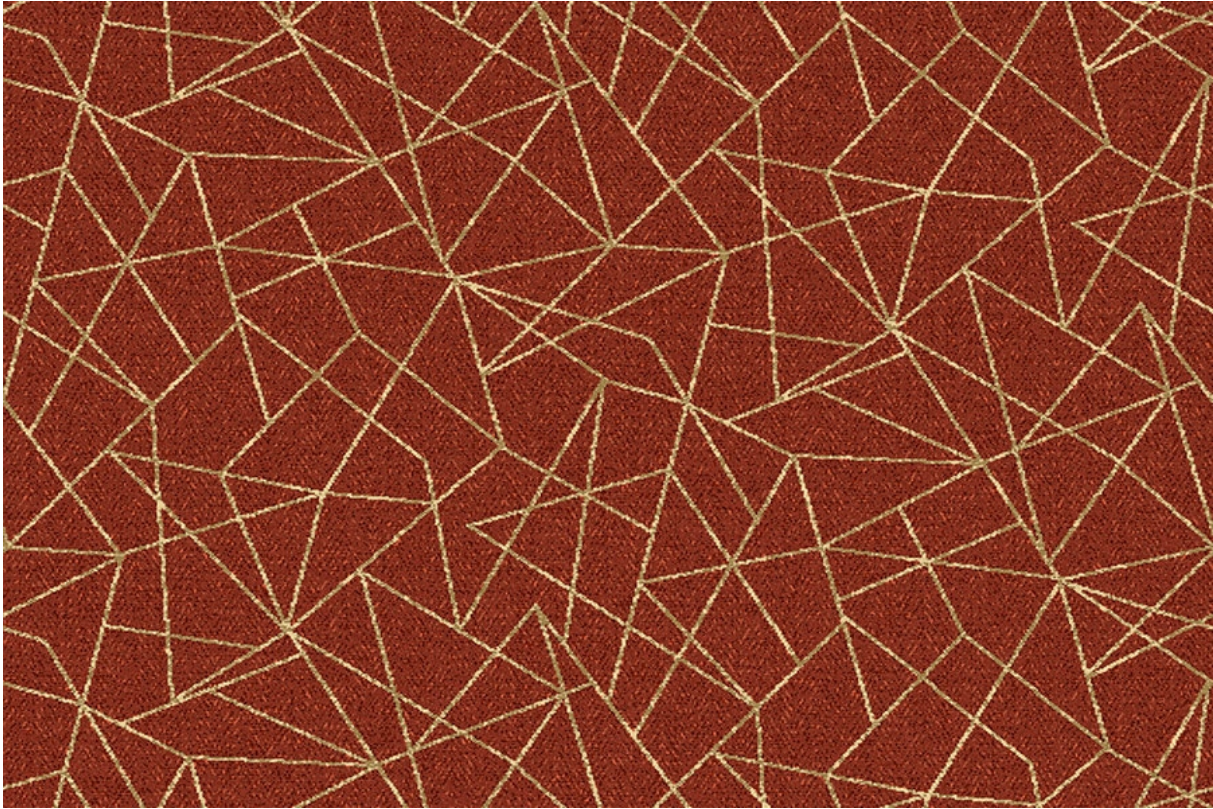

STARK

CARPET & RUGS

AVAILABLE IN 5 COLORWAYS

LINAEVE - CADMIUM

SKU: ULSA683CUT18380
FULL WIDTH: 13 FT 2 IN
CONSTRUCTION: AXMINSTER
TEXTURE: CUT PILE

Any size available made-to-order.
Additional options available on request.