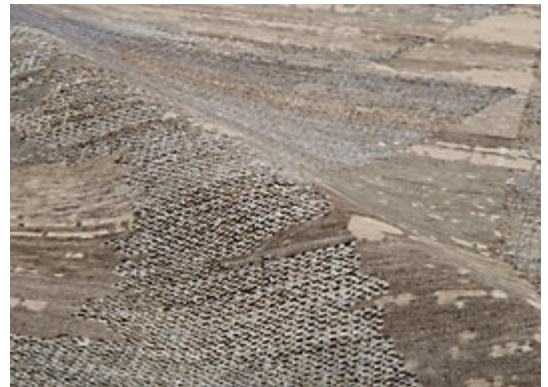

STARK

CARPET & RUGS

AVAILABLE IN 3 COLORWAYS

GRAYER | SANDSTONE

SKU: T11007570
TEXTURE: CUT & LOOP PILE
ORIGIN: NEPAL

Any size available made-to-order.
Additional options available on request.

STARKCARPET.COM