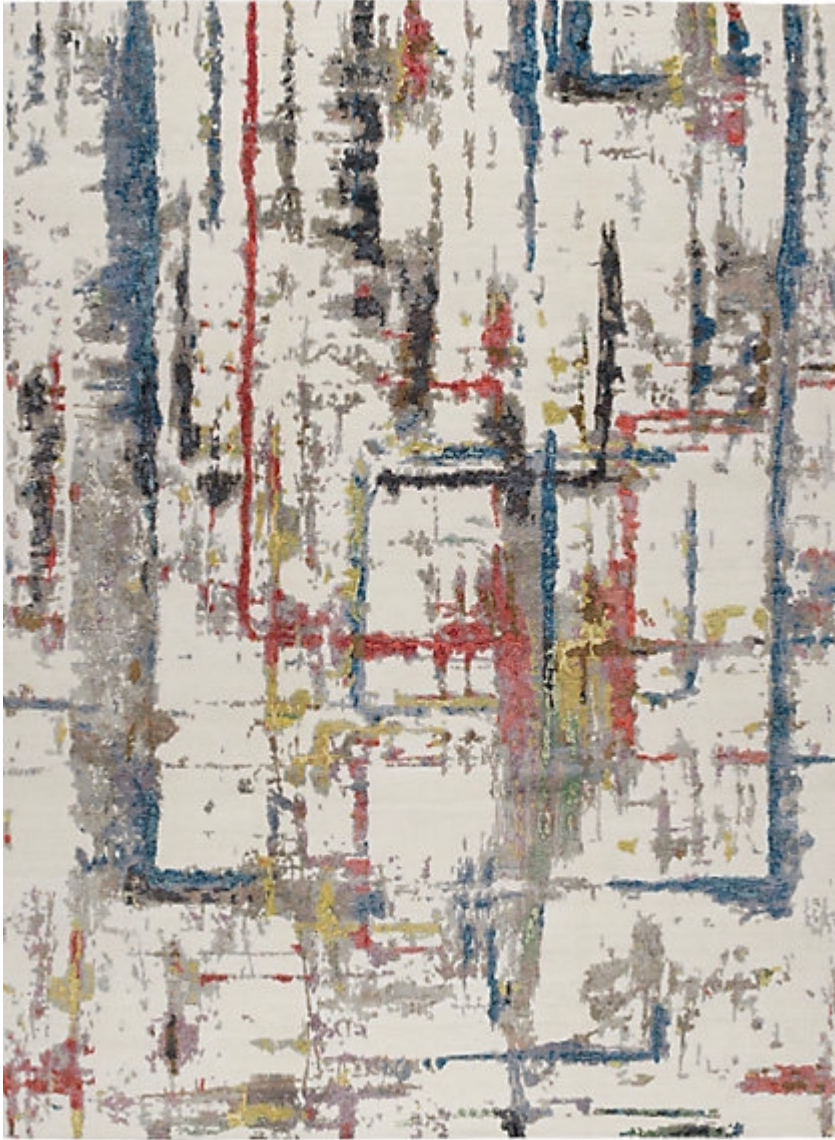

STARK

CARPET & RUGS

AVAILABLE IN 2 COLORWAYS

JAKE | CANDY

SKU: T11007466

TEXTURE: CUT PILE

Any size available made-to-order.
Additional options available on request.

STARKCARPET.COM