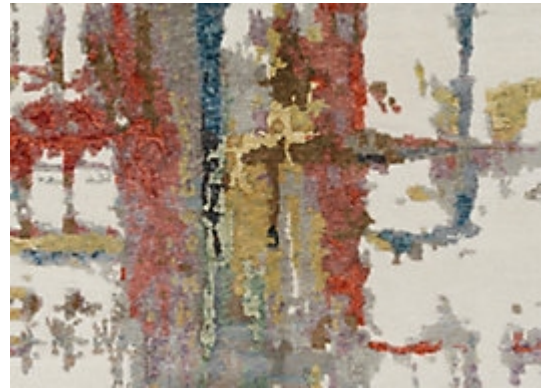

STARK

CARPET & RUGS

AVAILABLE IN 2 COLORWAYS

JAKE | CANDY

SKU: T11007466

TEXTURE: CUT PILE

Any size available made-to-order.
Additional options available on request.

STARKCARPET.COM