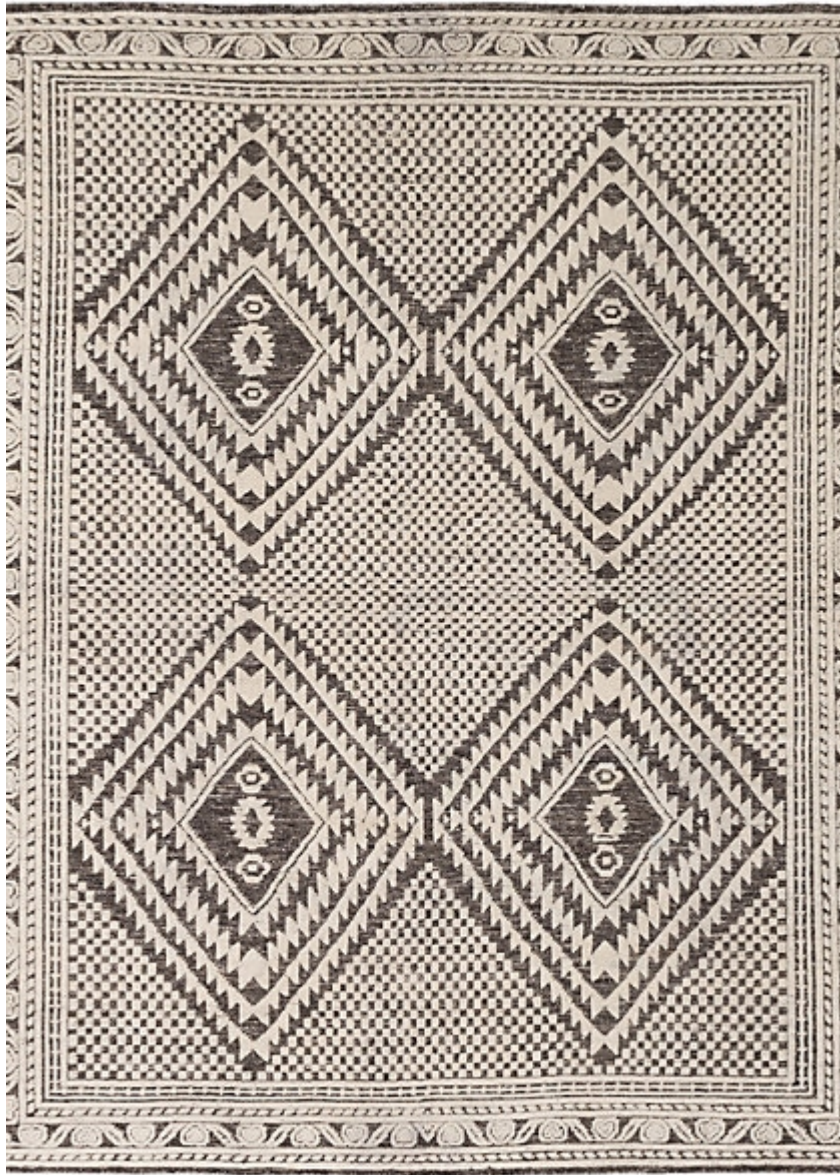

STARK

CARPET & RUGS

AVAILABLE IN 8 COLORWAYS

MERCIA | ECRU

SKU: T11006506
COMPOSITION: 100% WOOL
TEXTURE: CUT PILE
ORIGIN: INDIA
CUSTOM OPTIONS: FULL CUSTOM

Any size available made-to-order.
Additional options available on request.