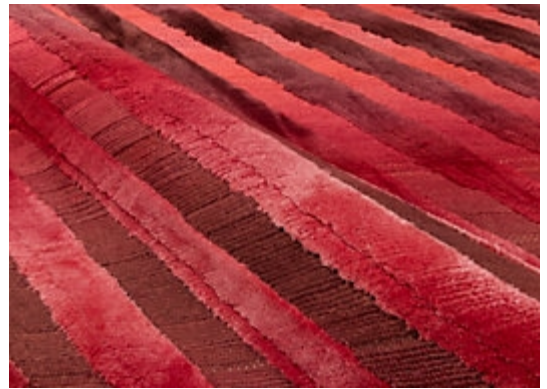

## CARPET & RUGS

AVAILABLE IN 8 COLORWAYS

### MISSONI SCRATCH | RUBY

SKU: T11006399  
TEXTURE: CUT & LOOP PILE  
ORIGIN: NEPAL

Any size available made-to-order.  
Additional options available on request.

STARKCARPET.COM