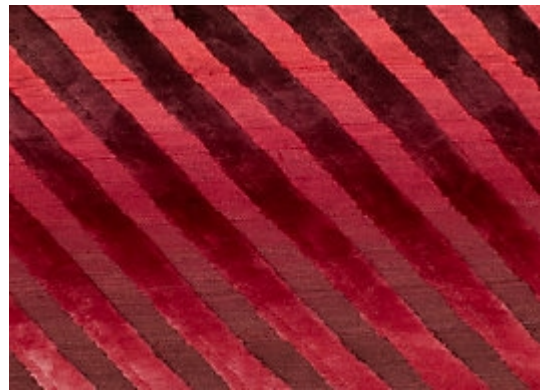

# STARK

## CARPET & RUGS

AVAILABLE IN 8 COLORWAYS

### MISSONI SCRATCH | RUBY

SKU: T11006399  
TEXTURE: CUT & LOOP PILE  
ORIGIN: NEPAL

Any size available made-to-order.  
Additional options available on request.

STARKCARPET.COM