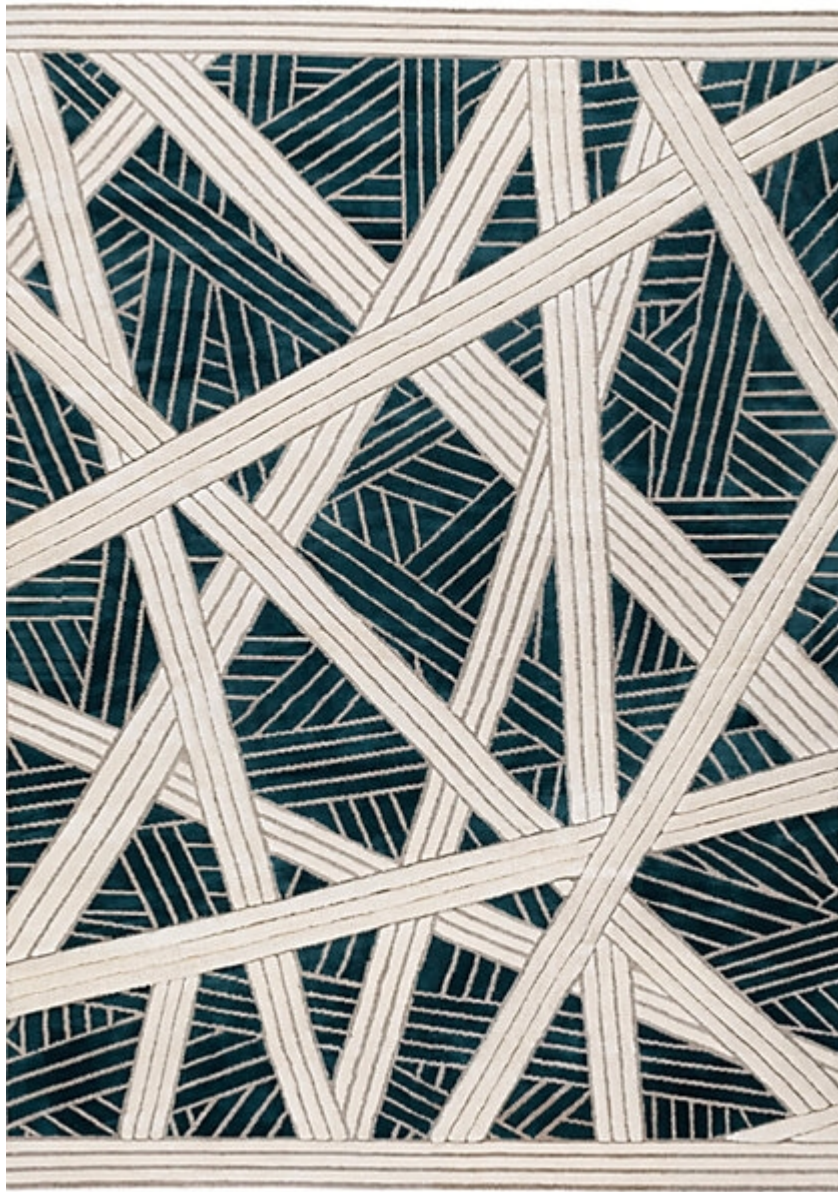

STARK

CARPET & RUGS

AVAILABLE IN 12 COLORWAYS

MISSONI NASTRI | JUNGLE

SKU: T11006241
TEXTURE: CUT & LOOP PILE
ORIGIN: NEPAL

Any size available made-to-order.
Additional options available on request.

STARKCARPET.COM