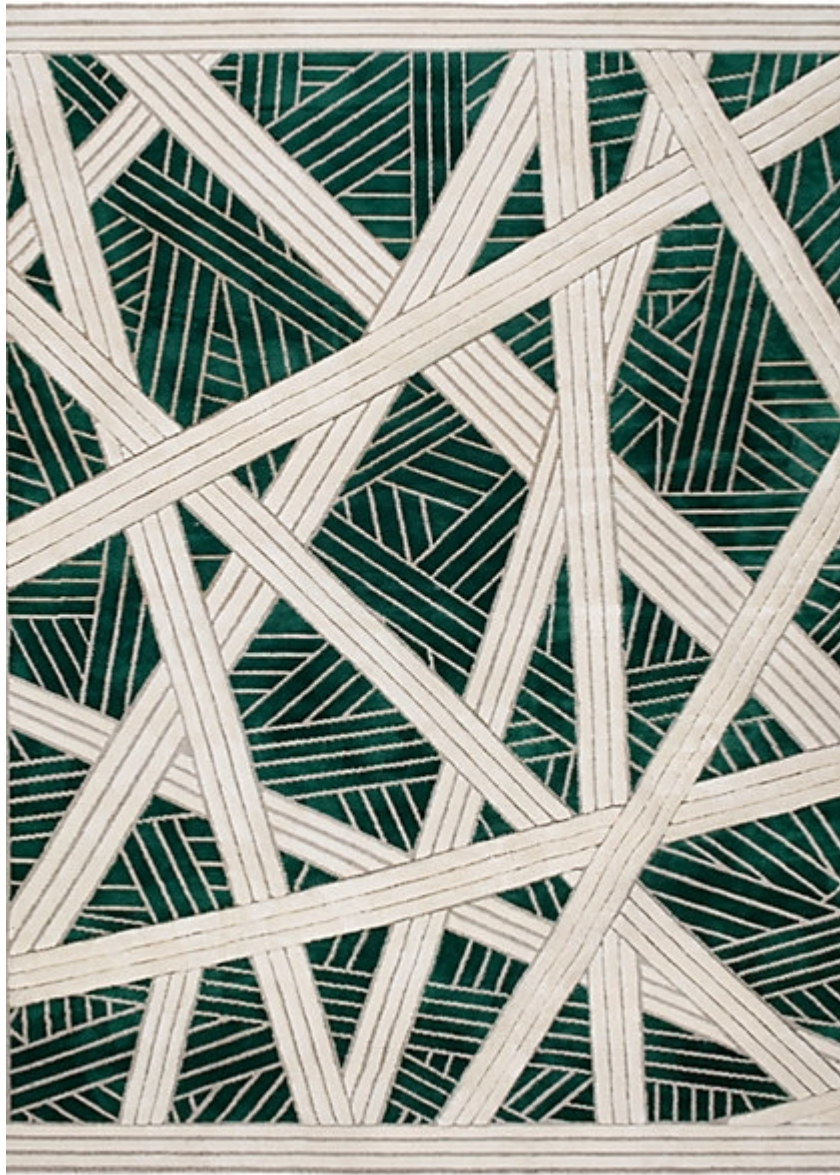

# STARK

## CARPET & RUGS

AVAILABLE IN 12 COLORWAYS

### MISSONI NASTRI | MALACHITE

SKU: T11006225  
TEXTURE: CUT & LOOP PILE  
ORIGIN: NEPAL

Any size available made-to-order.  
Additional options available on request.

STARKCARPET.COM