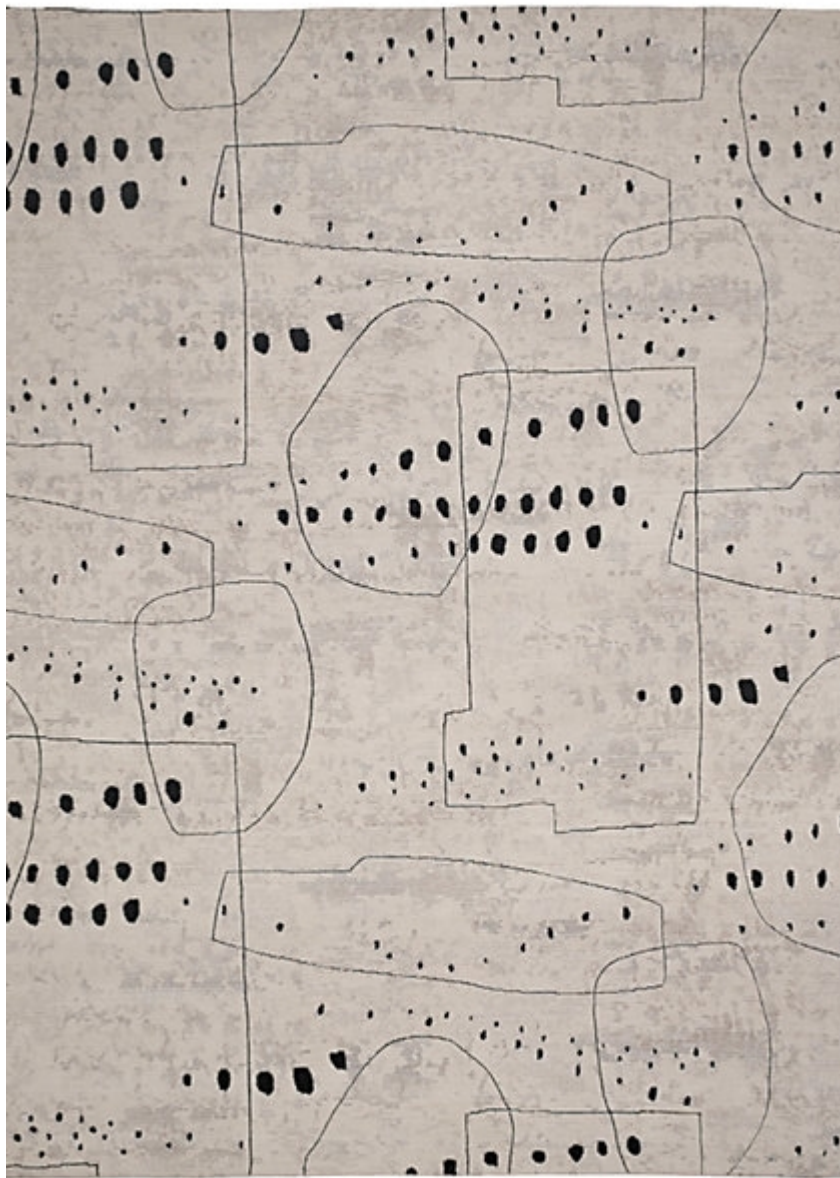

STARK

CARPET & RUGS

AVAILABLE IN 4 COLORWAYS

MARKITA | DESERT SAND

SKU: T11005838
TEXTURE: CUT & LOOP PILE

Any size available made-to-order.
Additional options available on request.

STARKCARPET.COM