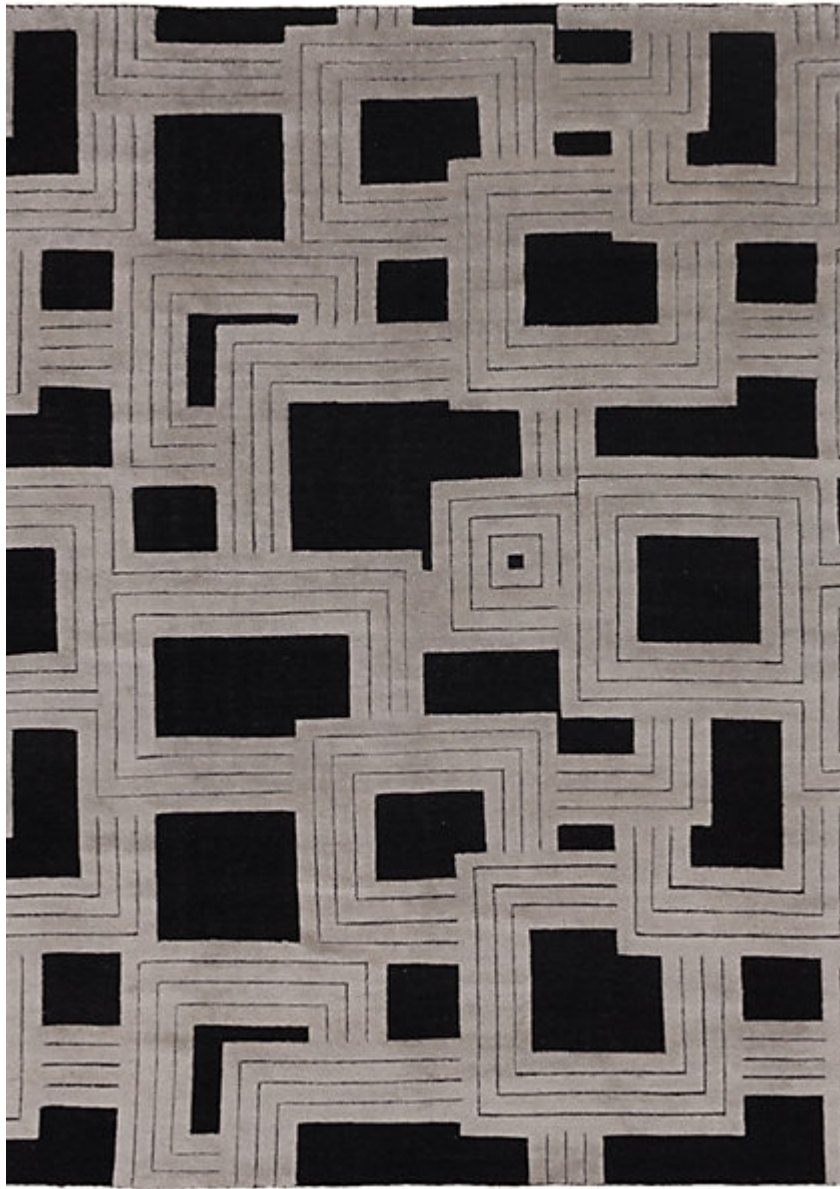

STARK

CARPET & RUGS

AVAILABLE IN 4 COLORWAYS

ILYA | CHARCOAL

SKU: T11005503
COMPOSITION: 100% WOOL
TEXTURE: CUT & LOOP PILE
ORIGIN: INDIA
CUSTOM OPTIONS: FULL CUSTOM

Any size available made-to-order.
Additional options available on request.