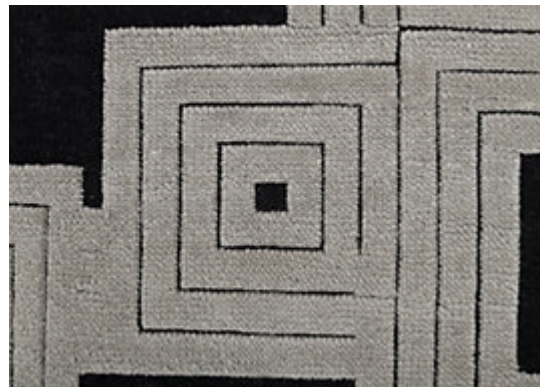

STARK

CARPET & RUGS

AVAILABLE IN 4 COLORWAYS

ILYA | CHARCOAL

SKU: T11005503
COMPOSITION: 100% WOOL
TEXTURE: CUT & LOOP PILE
ORIGIN: INDIA
CUSTOM OPTIONS: FULL CUSTOM

Any size available made-to-order.
Additional options available on request.