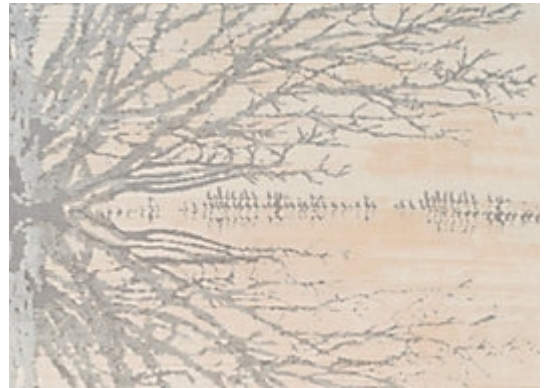

## CARPET & RUGS

---

AVAILABLE IN 7 COLORWAYS

---

### WENDELL | SLATE

SKU: T11005387

TEXTURE: CUT PILE

Any size available made-to-order.  
Additional options available on request.

---

STARKCARPET.COM