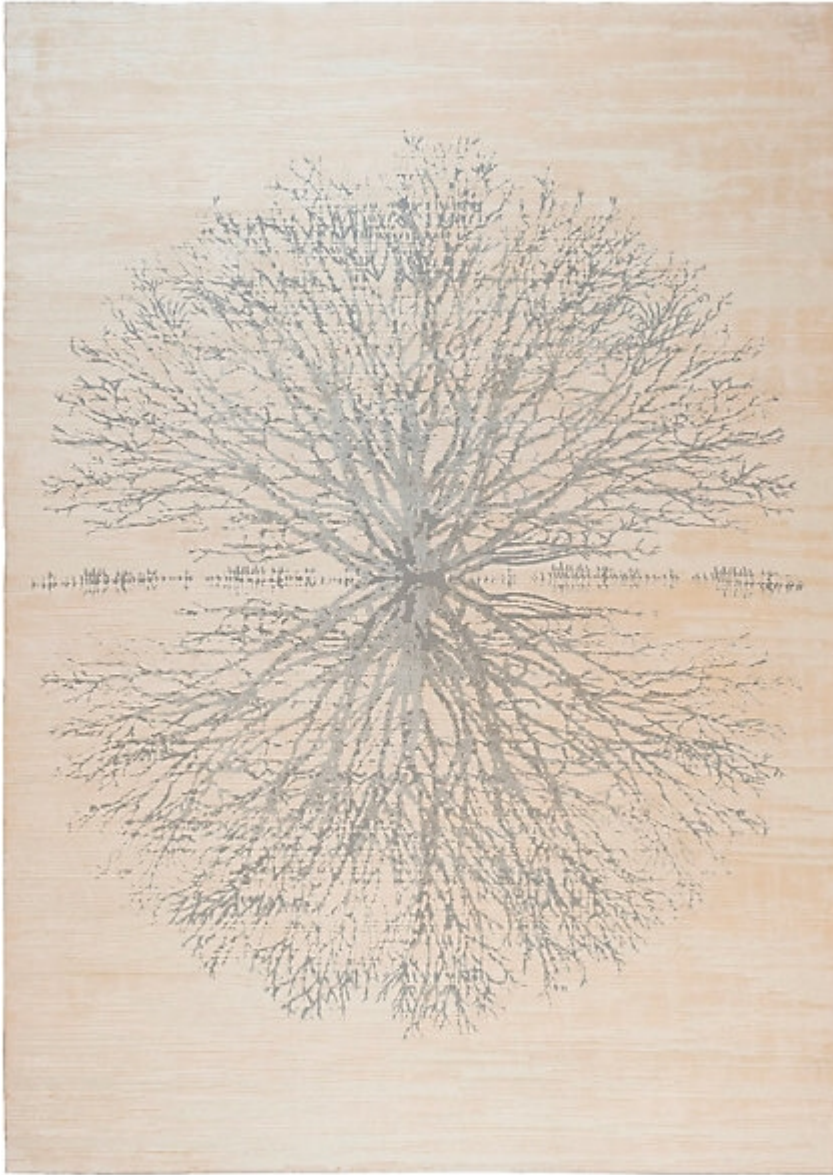

# STARK

## CARPET & RUGS

---

AVAILABLE IN 7 COLORWAYS

---

### WENDELL | SLATE

SKU: T11005387

TEXTURE: CUT PILE

Any size available made-to-order.  
Additional options available on request.

---

STARKCARPET.COM