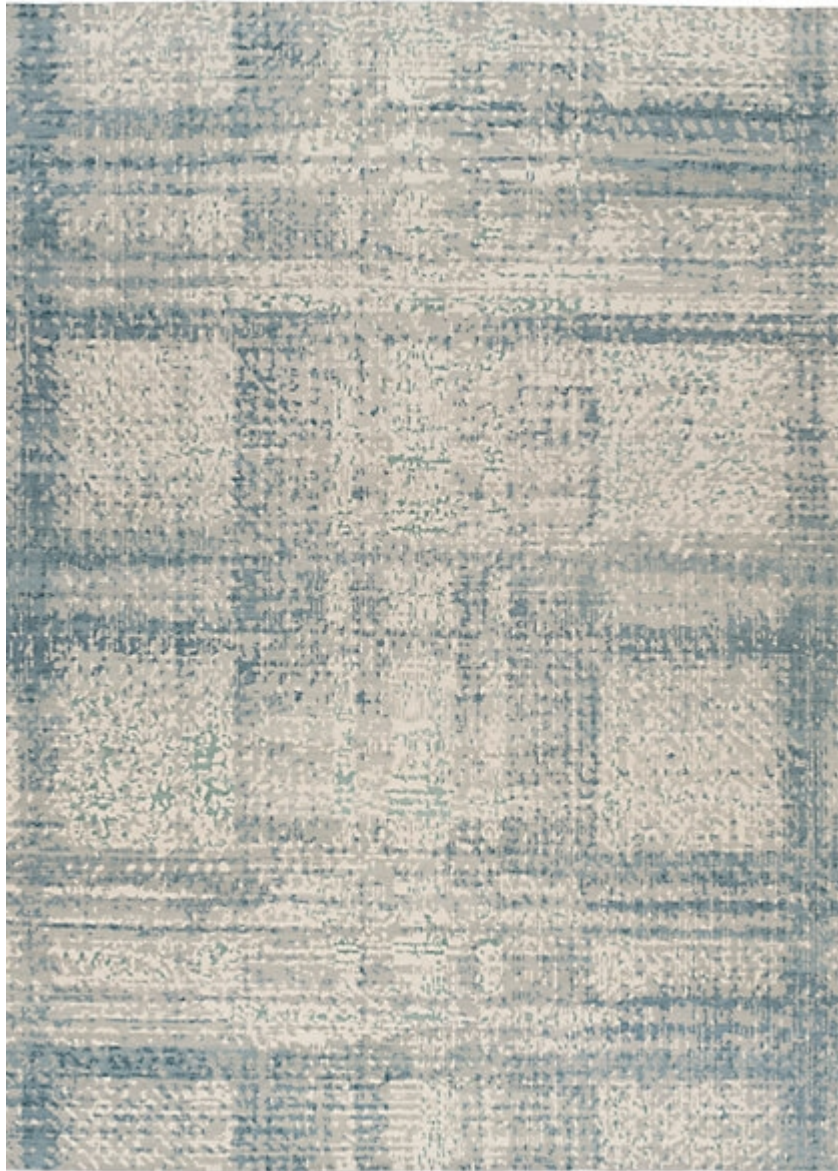

STARK

CARPET & RUGS

AVAILABLE IN 4 COLORWAYS

IANNA | SKY

SKU: T11005297

TEXTURE: CUT PILE

Any size available made-to-order.
Additional options available on request.

STARKCARPET.COM