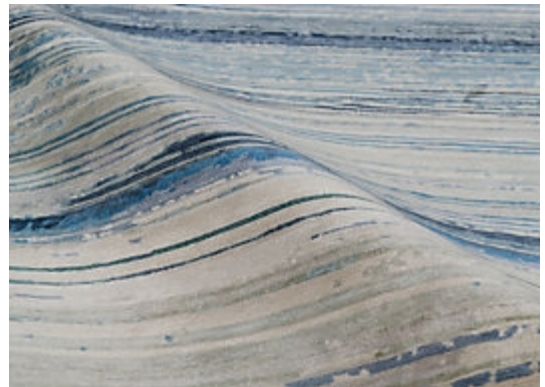

STARK

CARPET & RUGS

DIZA | SKY

SKU: T11005198
TEXTURE: CUT PILE
ORIGIN: NEPAL

AVAILABLE IN 2 COLORWAYS

Any size available made-to-order.
Additional options available on request.

STARKCARPET.COM