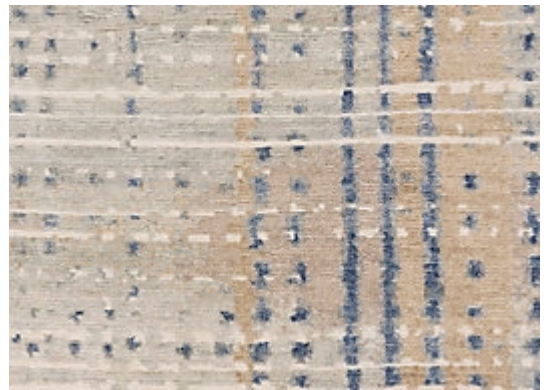

## CARPET & RUGS

---

AVAILABLE IN 6 COLORWAYS

---

### ABE | SEASPRAY

SKU: T11005183

TEXTURE: CUT PILE

Any size available made-to-order.  
Additional options available on request.

---

STARKCARPET.COM