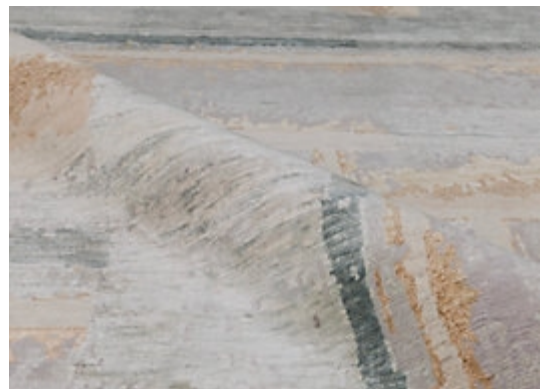

STARK

CARPET & RUGS

AVAILABLE IN 12 COLORWAYS

WILHELMINA | METAL

SKU: T11004992
TEXTURE: CUT PILE
ORIGIN: NEPAL

Any size available made-to-order.
Additional options available on request.

STARKCARPET.COM