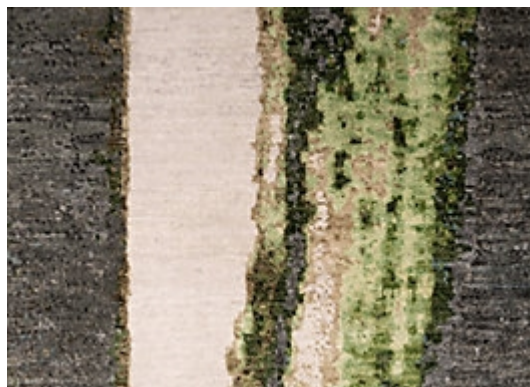

STARK

CARPET & RUGS

TENEN | PEBBLE

SKU: T11003494
TEXTURE: CUT PILE
ORIGIN: INDIA

AVAILABLE IN 2 COLORWAYS

Any size available made-to-order.
Additional options available on request.

STARKCARPET.COM