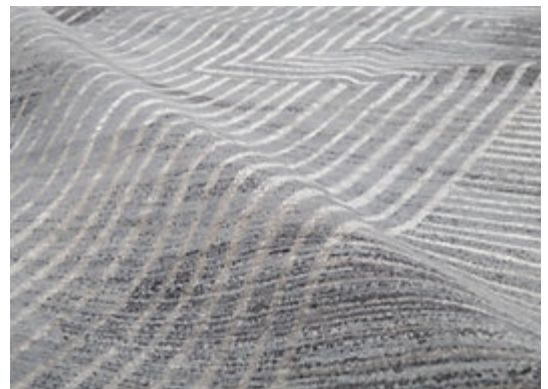

STARK

CARPET & RUGS

AVAILABLE IN 3 COLORWAYS

ENIKO II | PLATINUM

SKU: T11003447
TEXTURE: CUT & LOOP PILE
ORIGIN: INDIA

Any size available made-to-order.
Additional options available on request.

STARKCARPET.COM