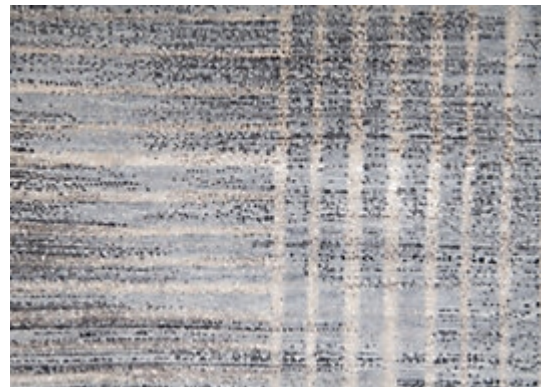

STARK

CARPET & RUGS

AVAILABLE IN 3 COLORWAYS

ENIKO II | PLATINUM

SKU: T11003447
TEXTURE: CUT & LOOP PILE
ORIGIN: INDIA

Any size available made-to-order.
Additional options available on request.

STARKCARPET.COM