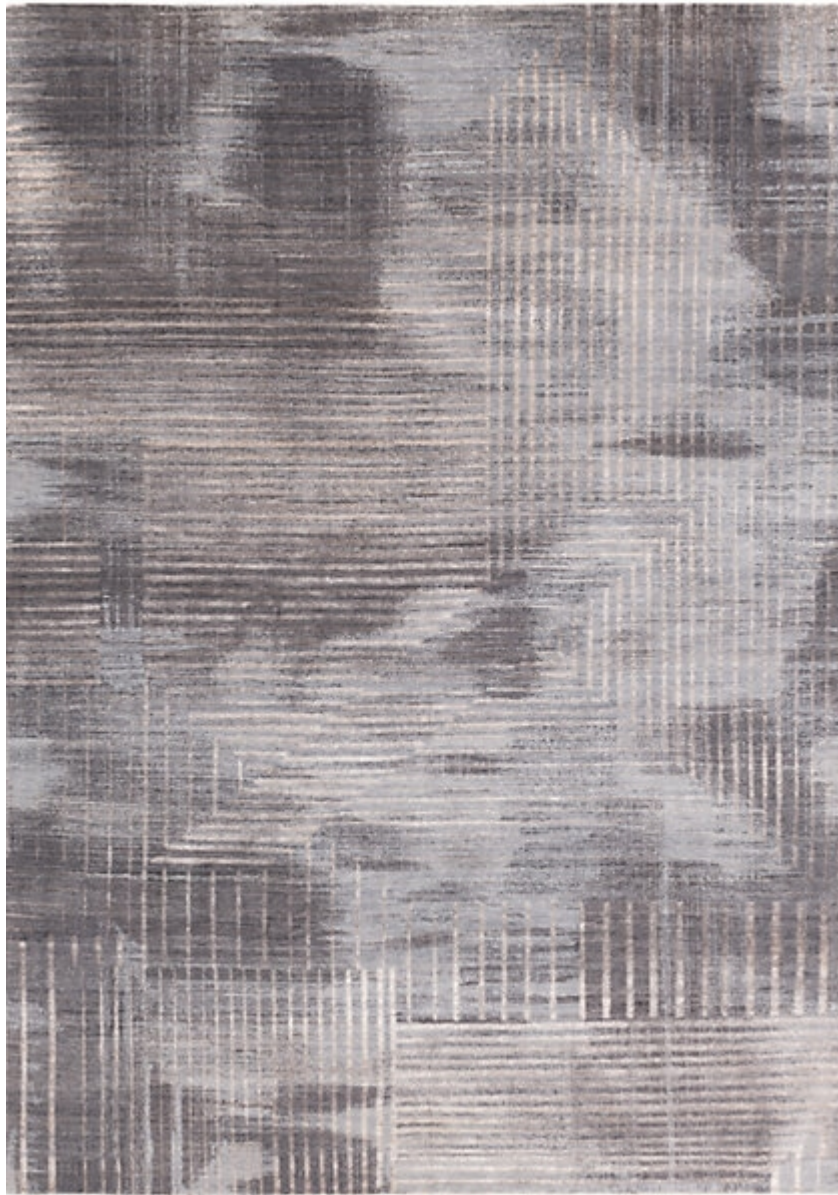

STARK

CARPET & RUGS

AVAILABLE IN 3 COLORWAYS

ENIKO II | PLATINUM

SKU: T11003447
TEXTURE: CUT & LOOP PILE
ORIGIN: INDIA

Any size available made-to-order.
Additional options available on request.

STARKCARPET.COM