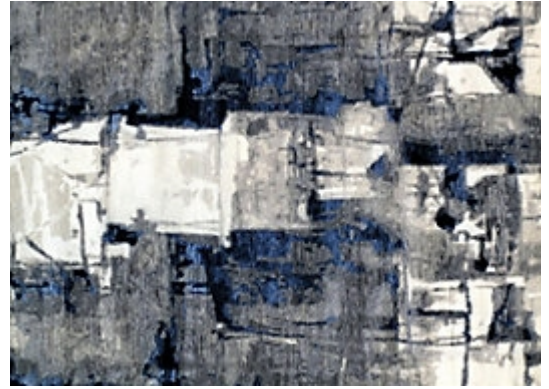

STARK

CARPET & RUGS

SHANGO | BLUESTONE

SKU: T11003367
TEXTURE: CUT PILE
ORIGIN: INDIA

AVAILABLE IN 4 COLORWAYS

Any size available made-to-order.
Additional options available on request.

STARKCARPET.COM