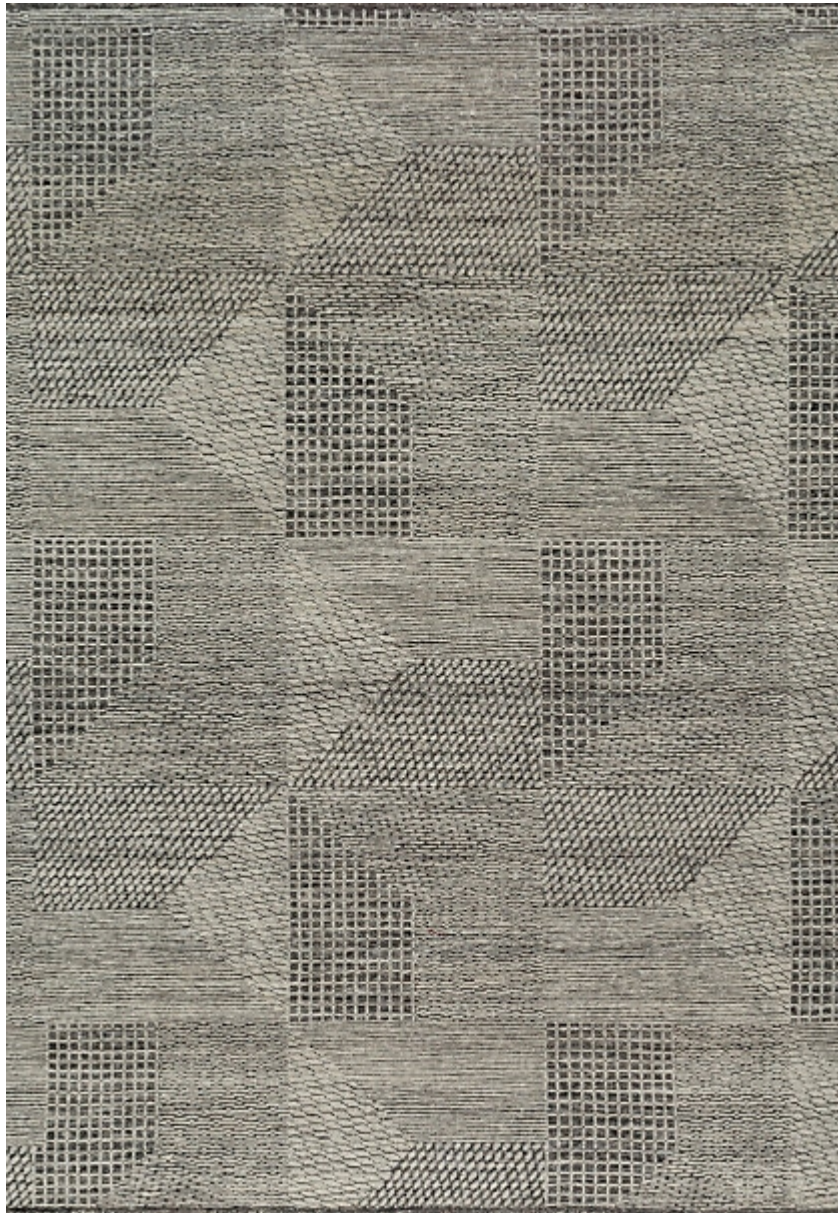

STARK

CARPET & RUGS

AVAILABLE IN 10 COLORWAYS

WELLER | HUSK

SKU: T11003199
FULL WIDTH: 1 FT 0 IN
CONSTRUCTION: HAND-KNOTTED
COMPOSITION: 100% WOOL
TEXTURE: CUT PILE
ORIGIN: INDIA
CUSTOM OPTIONS: FULL CUSTOM