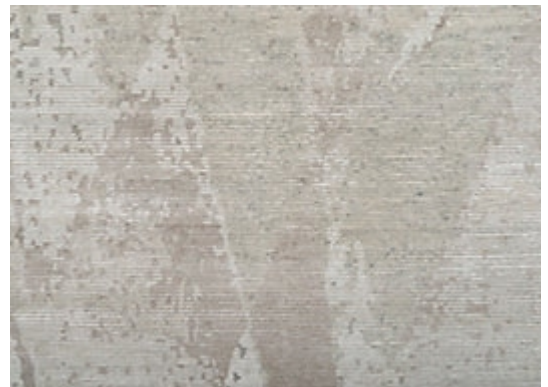

## CARPET & RUGS

AVAILABLE IN 5 COLORWAYS

### SANDRIFT | NATURAL

SKU: T11002930  
FULL WIDTH: 1 FT 0 IN  
CONSTRUCTION: HAND-KNOTTED  
COMPOSITION: 65% BAMBOO SILK / 35% WOOL  
TEXTURE: CUT & LOOP PILE  
ORIGIN: INDIA  
CUSTOM OPTIONS: FULL CUSTOM