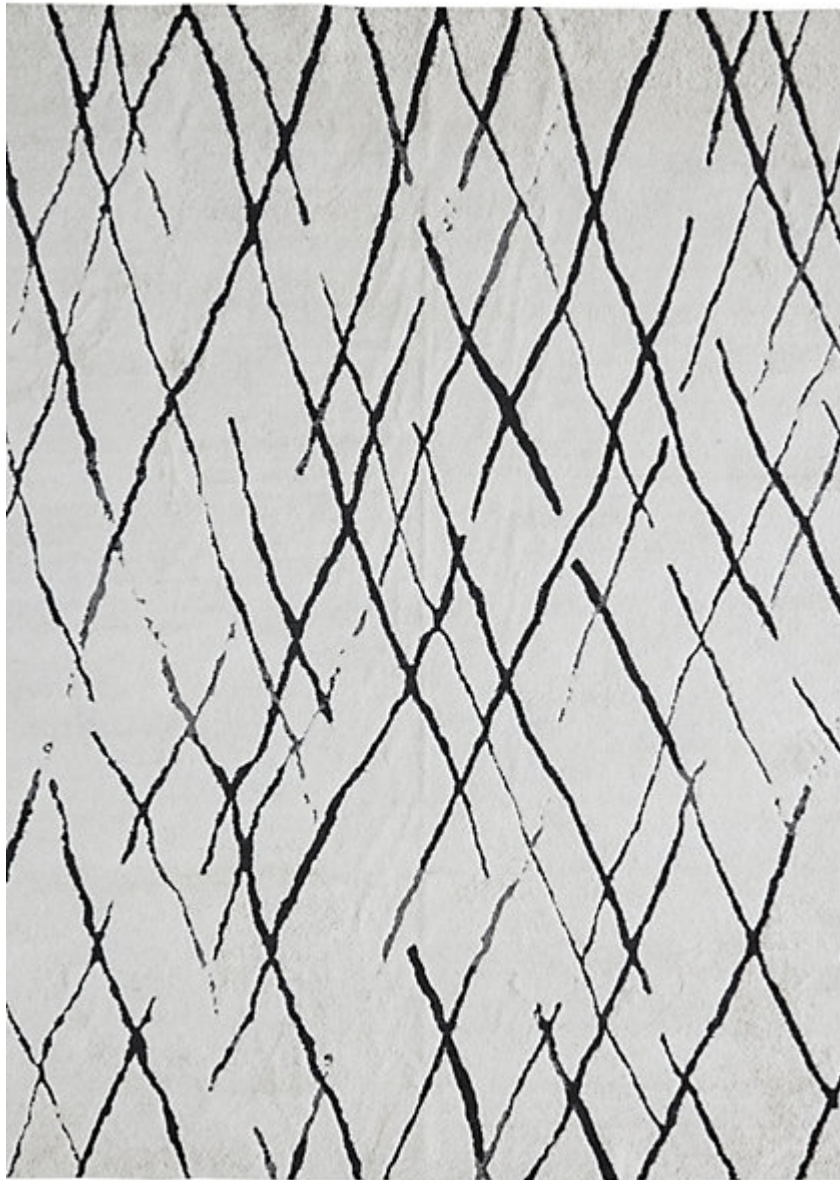

STARK

CARPET & RUGS

AVAILABLE IN 10 COLORWAYS

LESA | OBSIDIAN

SKU: T11001908
FULL WIDTH: 1 FT 0 IN
CONSTRUCTION: HAND-KNOTTED
COMPOSITION: 100% STARK PERFORMANCE ACRYLIC
TEXTURE: CUT PILE
ORIGIN: INDIA
CUSTOM OPTIONS: NO CUSTOM COLOR OR FIBER