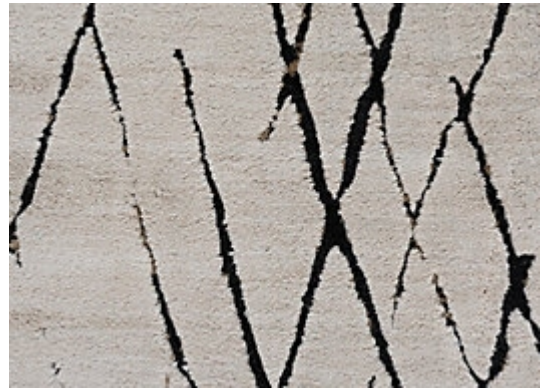

STARK

CARPET & RUGS

LESA | DESERT SAND

SKU: T11001905
FULL WIDTH: 1 FT 0 IN
CONSTRUCTION: HAND-KNOTTED
COMPOSITION: 100% STARK PERFORMANCE ACRYLIC
TEXTURE: CUT PILE
ORIGIN: INDIA
CUSTOM OPTIONS: NO CUSTOM COLOR OR FIBER

AVAILABLE IN 10 COLORWAYS

Any size available made-to-order.
Additional options available on request.

STARKCARPET.COM