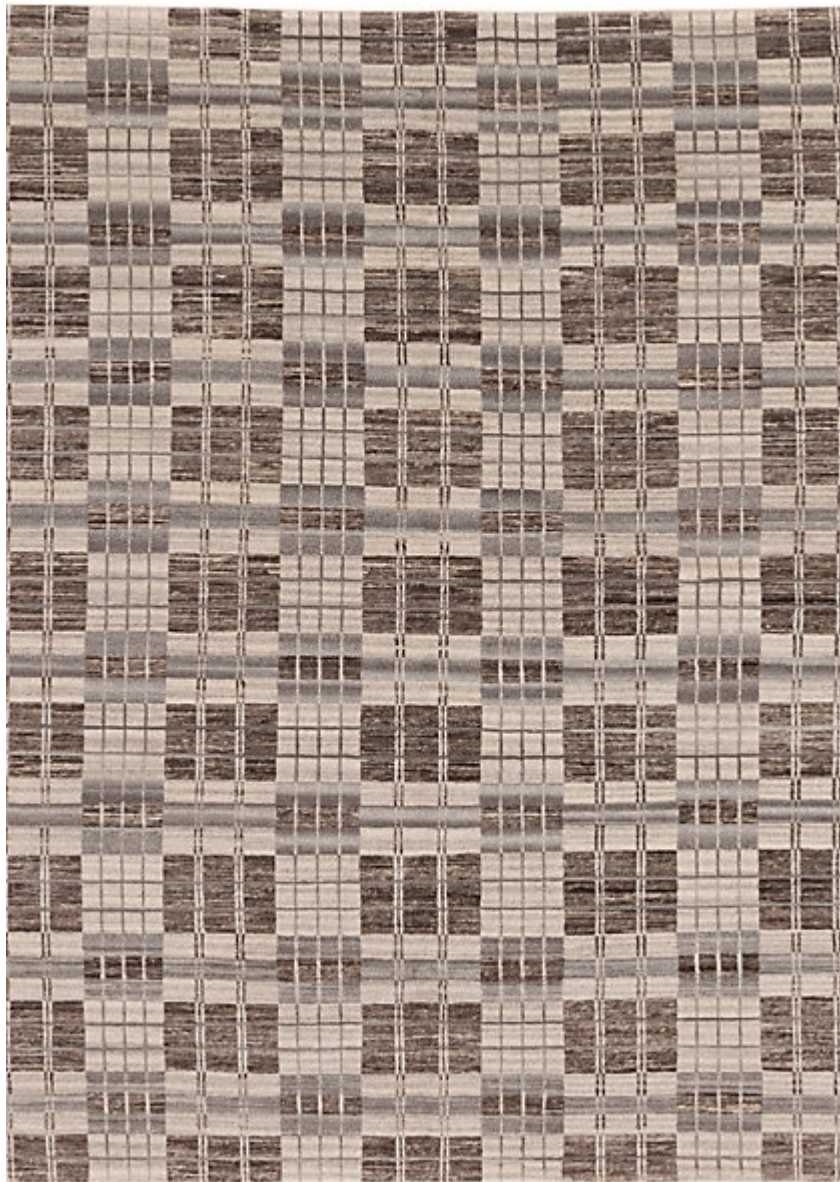

STARK

CARPET & RUGS

AVAILABLE IN 4 COLORWAYS

HELSA | SHARK GRAY

SKU: T11001344
FULL WIDTH: 8 FT 0 IN
CONSTRUCTION: HAND-KNOTTED
COMPOSITION: 100% WOOL
TEXTURE: CUT & LOOP PILE
ORIGIN: NEPAL
CUSTOM OPTIONS: FULL CUSTOM