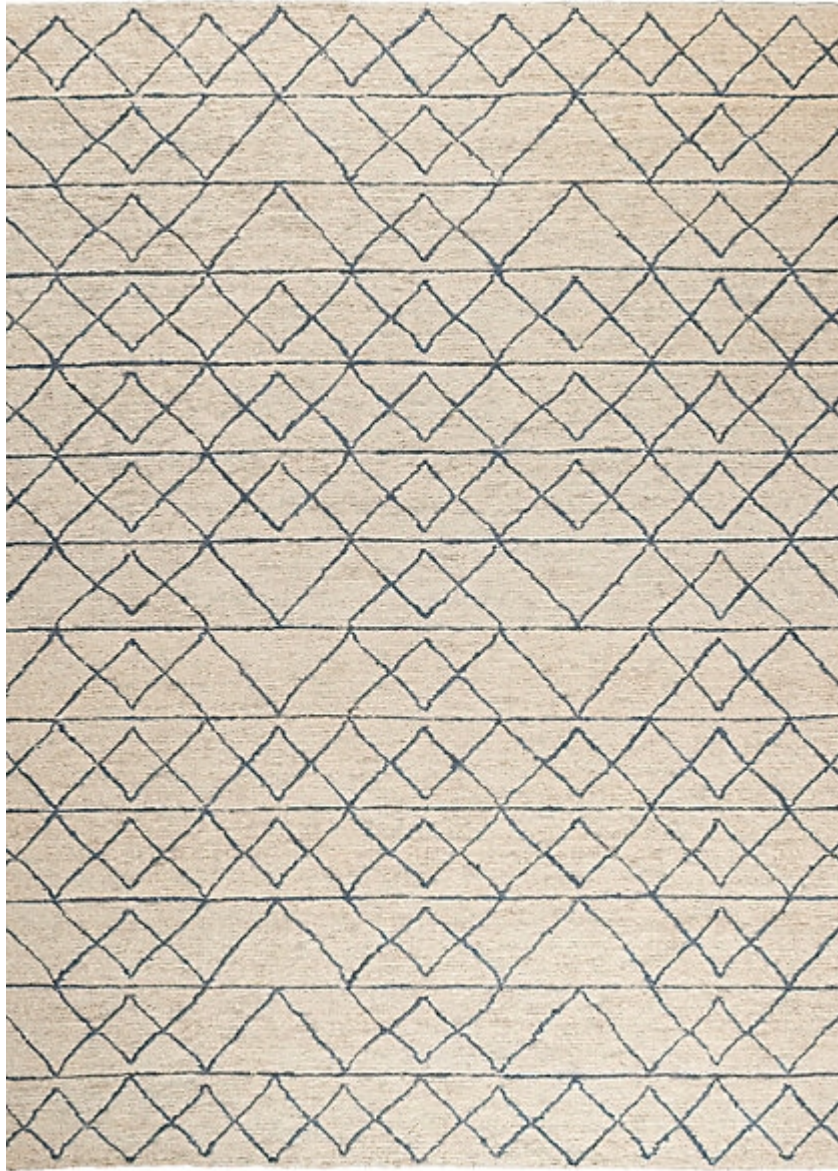

STARK

CARPET & RUGS

AVAILABLE IN 6 COLORWAYS

EDANA | AEGEAN

SKU: T11000832
FULL WIDTH: 1 FT 0 IN
CONSTRUCTION: FLATWEAVE HANDMADE
COMPOSITION: 100% JUTE
TEXTURE: LOOP PILE
ORIGIN: INDIA
CUSTOM OPTIONS: FULL CUSTOM