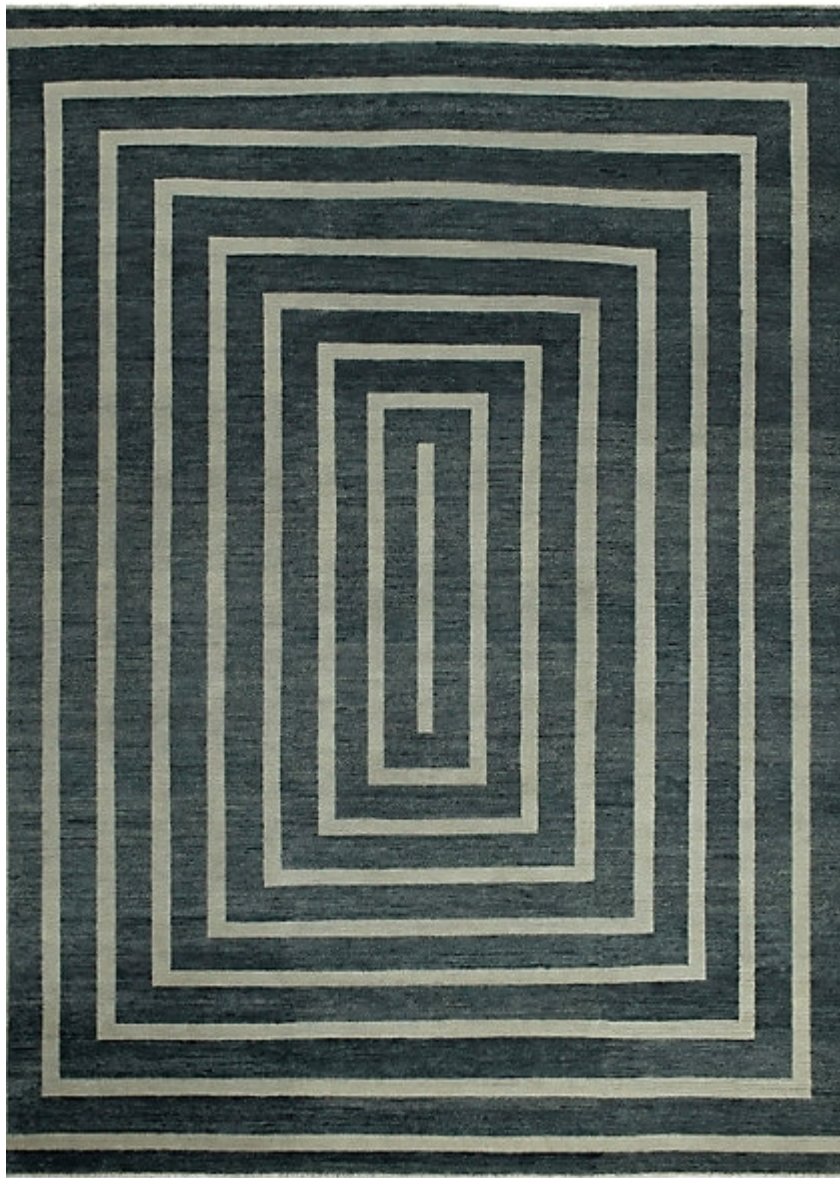

STARK

CARPET & RUGS

AVAILABLE IN 3 COLORWAYS

ARVIN | TIMBERWOLF

SKU: T11000232
FULL WIDTH: 1 FT 0 IN
CONSTRUCTION: HAND-KNOTTED
COMPOSITION: 100% WOOL
TEXTURE: CUT PILE
ORIGIN: INDIA
CUSTOM OPTIONS: FULL CUSTOM