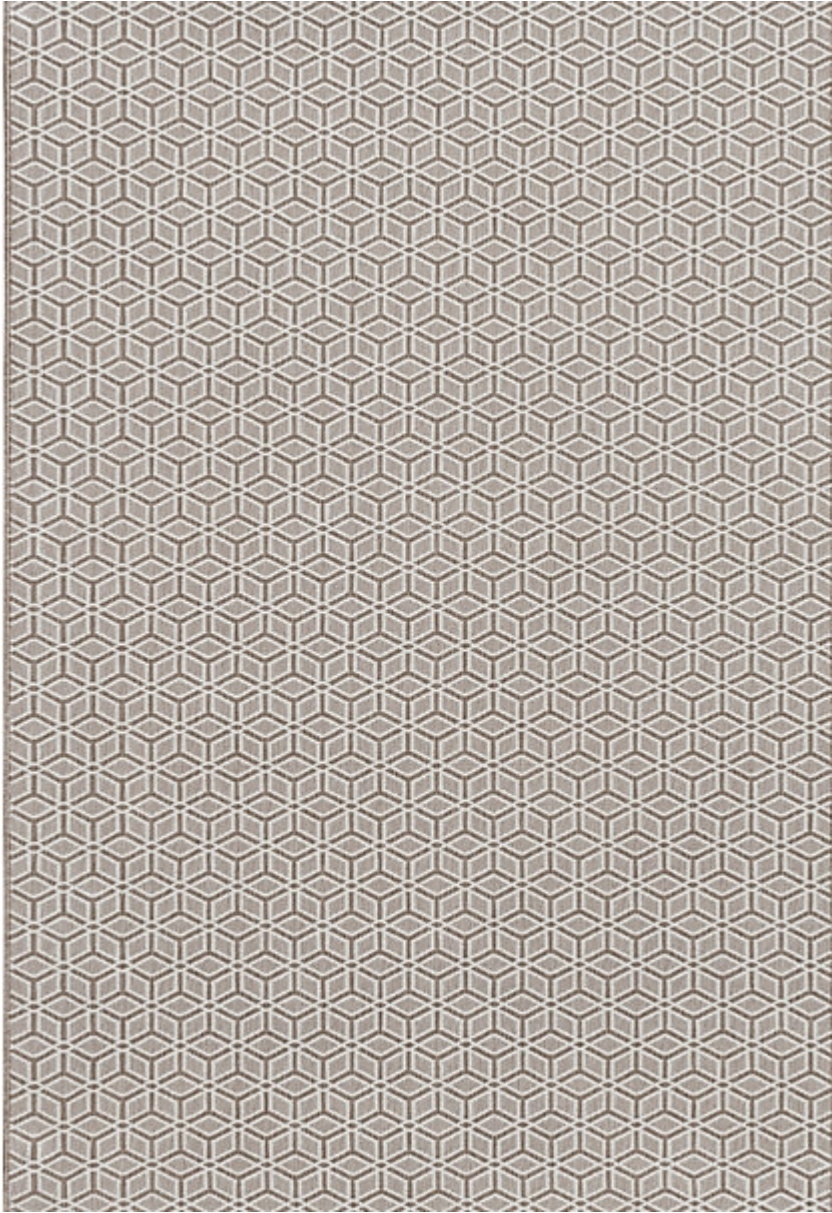

STARK

CARPET & RUGS

AVAILABLE IN 20 COLORWAYS

MODUAL MAZE | LINEN

SKU: T10019242

TEXTURE: LOOP PILE

Any size available made-to-order.
Additional options available on request.

STARKCARPET.COM