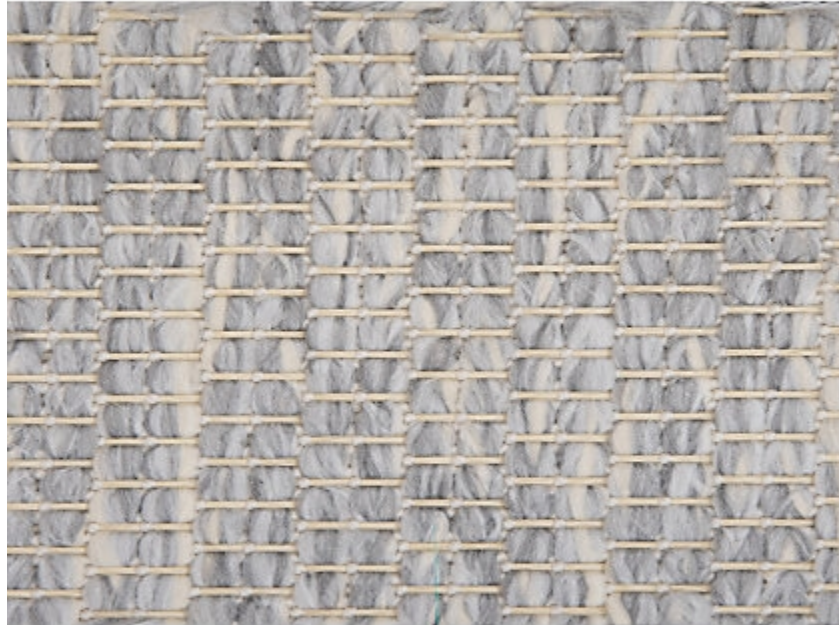

STARK

CARPET & RUGS

AVAILABLE IN 5 COLORWAYS

GRIZELDA ISLAND | SILVER

SKU: T10018143

TEXTURE: LOOP PILE

Any size available made-to-order.
Additional options available on request.

STARKCARPET.COM