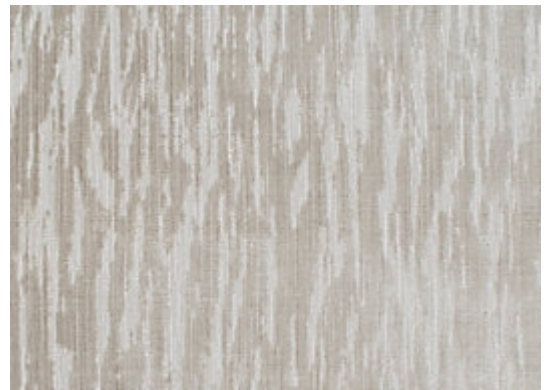

STARK

CARPET & RUGS

AVAILABLE IN 11 COLORWAYS

KARABALI | ECRU

SKU: T10014325

TEXTURE: LOOP PILE

Any size available made-to-order.
Additional options available on request.

STARKCARPET.COM