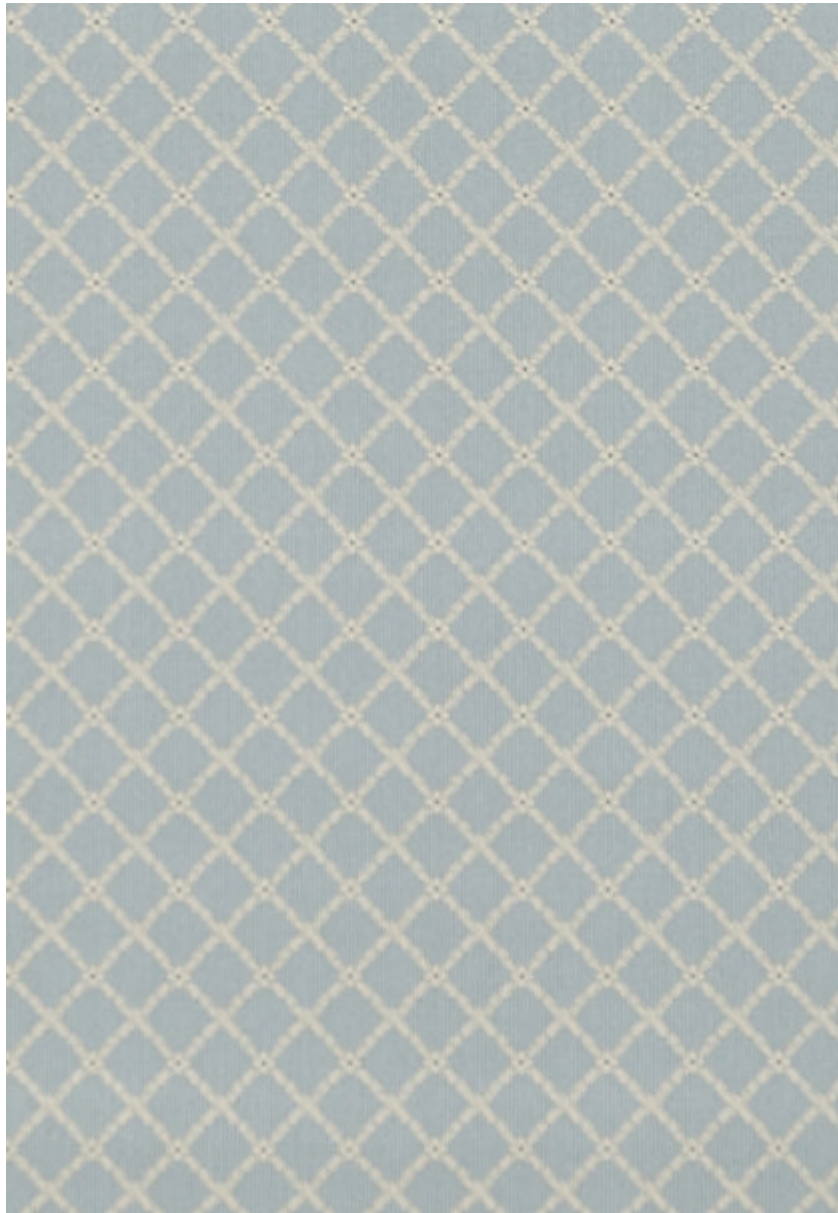

STARK

CARPET & RUGS

AVAILABLE IN 27 COLORWAYS

MILAN | SKY BLUE

SKU: T10004663

TEXTURE: LOOP PILE

Any size available made-to-order.
Additional options available on request.

STARKCARPET.COM