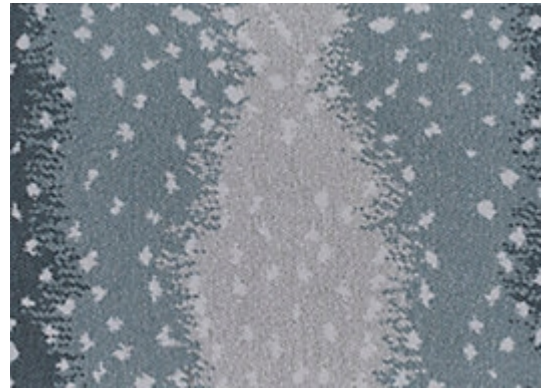

STARK

CARPET & RUGS

AVAILABLE IN 13 COLORWAYS

ANTELOPE AX | ICE BLUE

SKU: T10003334

TEXTURE: CUT PILE

Any size available made-to-order.
Additional options available on request.

STARKCARPET.COM