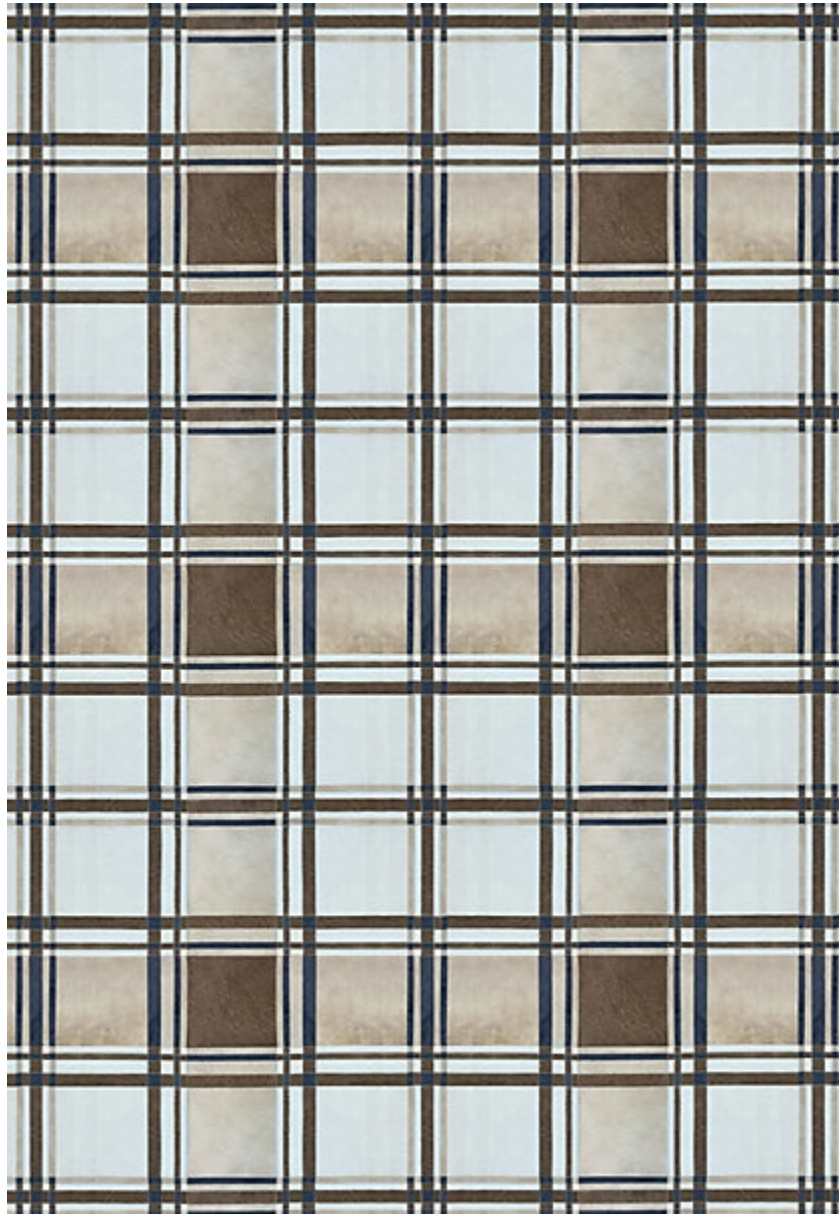

# STARK

# RUGS

AVAILABLE IN 6 COLORWAYS

## ROGELYN | FAWN

SKU: T02041030  
CONSTRUCTION: HANDCRAFTED  
COMPOSITION: 100% COWHIDE  
PILE HEIGHT: 0.19 IN  
TEXTURE: CUT PILE  
ORIGIN: ARGENTINA  
CUSTOM OPTIONS: NO CUSTOM FIBER

Any size available made-to-order.  
Additional options available on request.