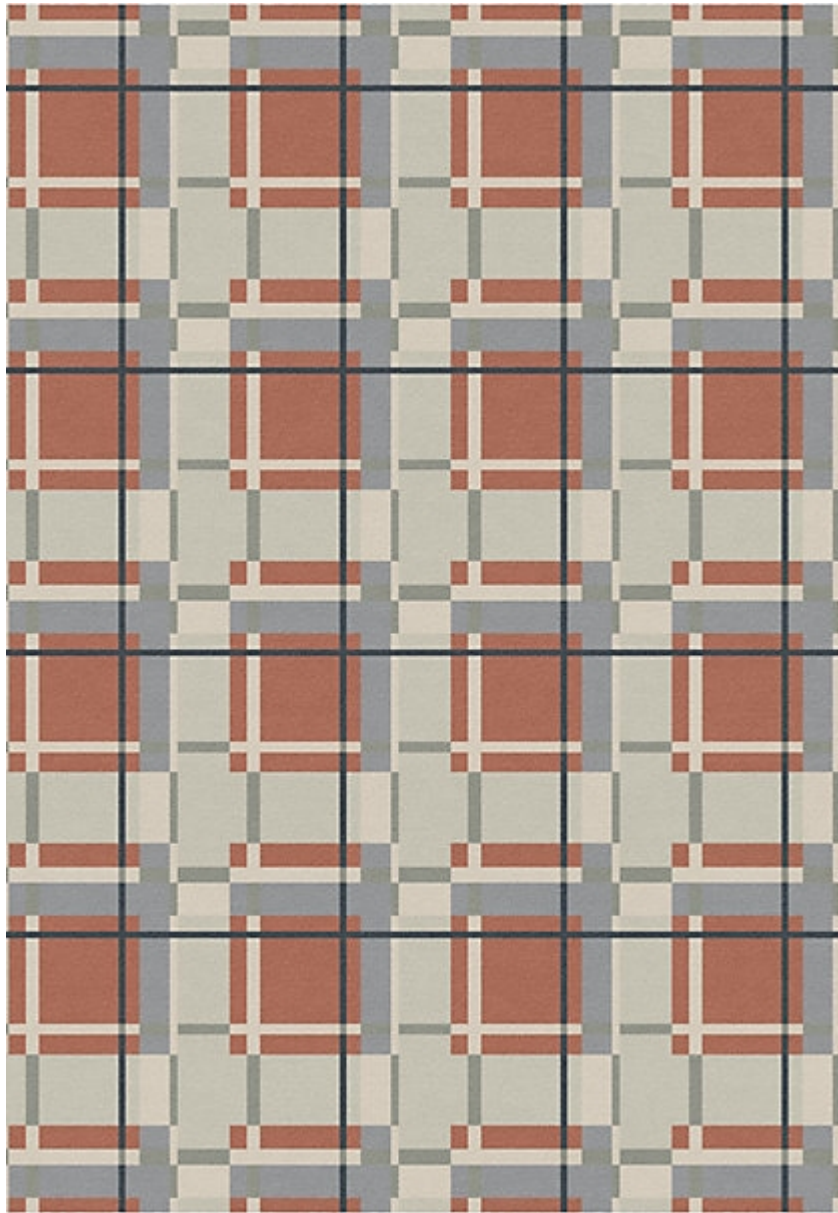

STARK

RUGS

AVAILABLE IN 1 COLORWAYS

RUSSOM | RUSTIC

SKU: T02038607
CONSTRUCTION: HAND-TUFTED
COMPOSITION: 50% SHINY NYLON / 50% WOOL
PILE HEIGHT: 0.39 IN
TEXTURE: LOOP PILE
ORIGIN: INDIA
CUSTOM OPTIONS: FULL CUSTOM

Any size available made-to-order.
Additional options available on request.

HANDMADE SIZES MAY VARY.

STARKCARPET.COM