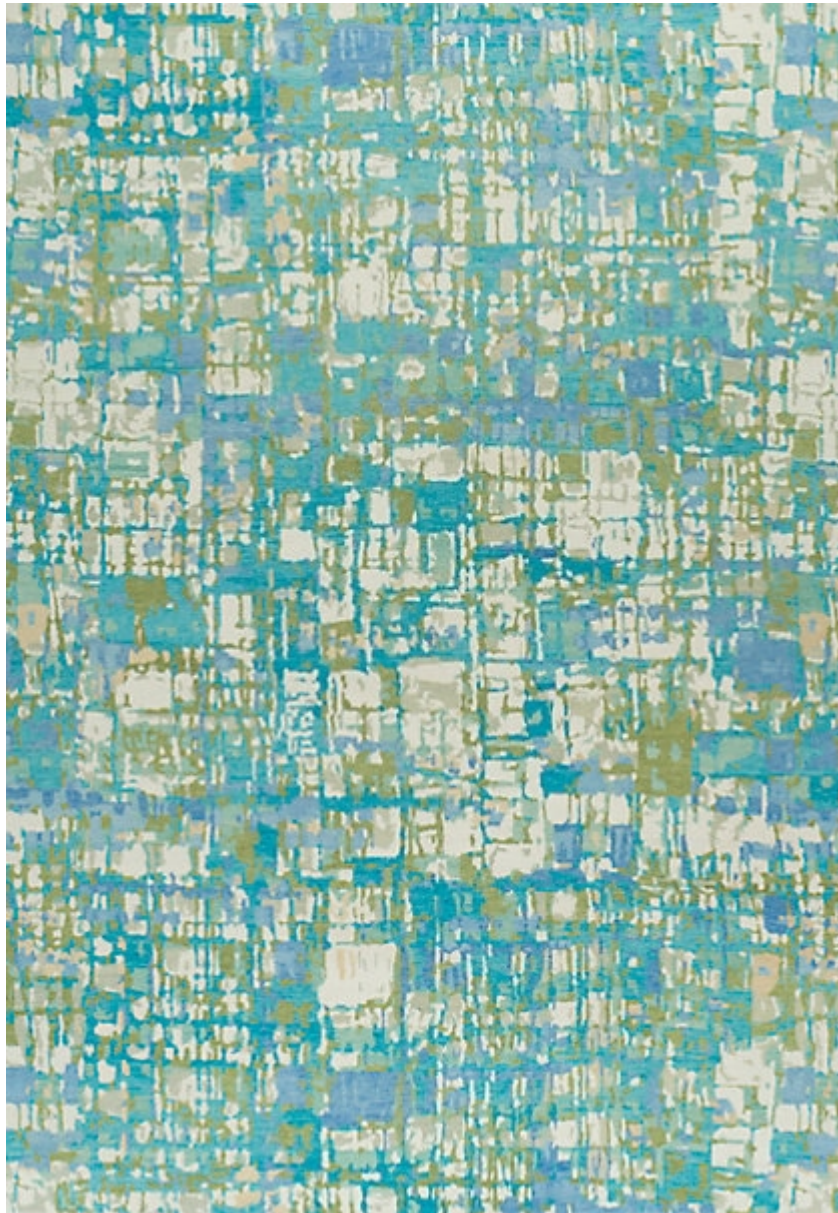

STARK

RUGS

AVAILABLE IN 2 COLORWAYS

MOSELEY | MELTWATER

SKU: T02036629

TEXTURE: CUT PILE

Any size available made-to-order.
Additional options available on request.

HANDMADE SIZES MAY VARY.