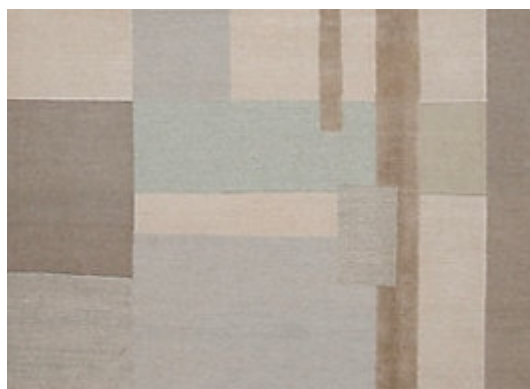

STARK

RUGS

AVAILABLE IN 1 COLORWAYS

YAMHA | RIVERBANK

SKU: T02035268
CONSTRUCTION: HAND-KNOTTED
COMPOSITION: 70% WOOL / 30% SILK
KNOT COUNT: 100 KNOTS
PILE HEIGHT: 0.43 IN
TEXTURE: CUT PILE
ORIGIN: INDIA
CUSTOM OPTIONS: FULL CUSTOM