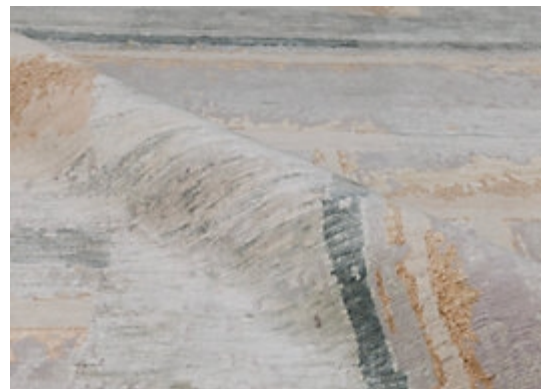

# RUGS

AVAILABLE IN 3 COLORWAYS

## WILHELMINA | METAL

SKU: T02034974  
CONSTRUCTION: HAND-KNOTTED  
COMPOSITION: 50% SILK / 50% WOOL  
KNOT COUNT: 100 KNOTS  
PILE HEIGHT: 0.315 IN  
TEXTURE: CUT PILE  
ORIGIN: NEPAL  
CUSTOM OPTIONS: FULL CUSTOM