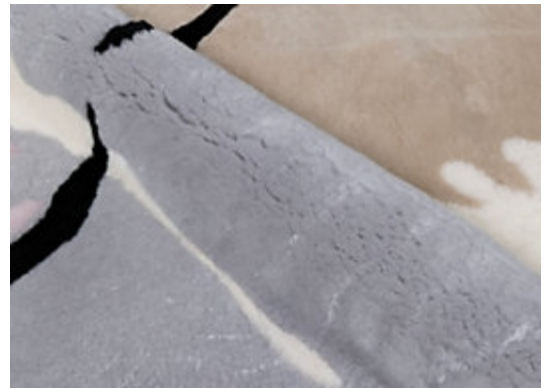

STARK

RUGS

AVAILABLE IN 1 COLORWAYS

SAMRA | CHAMPAGNE

SKU: T02032706
CONSTRUCTION: HANDCRAFTED
COMPOSITION: 100% SHEEPSKIN WOOL
PILE HEIGHT: 1.02 IN
TEXTURE: CUT PILE
ORIGIN: ARGENTINA
CUSTOM OPTIONS: FULL CUSTOM

Any size available made-to-order.
Additional options available on request.

HANDMADE SIZES MAY VARY.

STARKCARPET.COM