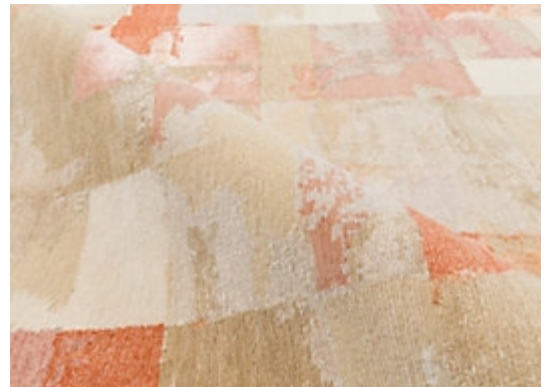

STARK

RUGS

AVAILABLE IN 3 COLORWAYS

REYA | CLAY

SKU: T02032044
CONSTRUCTION: HAND-KNOTTED
COMPOSITION: 80% WOOL / 20% SILK
KNOT COUNT: 100 KNOTS
PILE HEIGHT: .5 IN
TEXTURE: CUT PILE
ORIGIN: NEPAL
CUSTOM OPTIONS: FULL CUSTOM