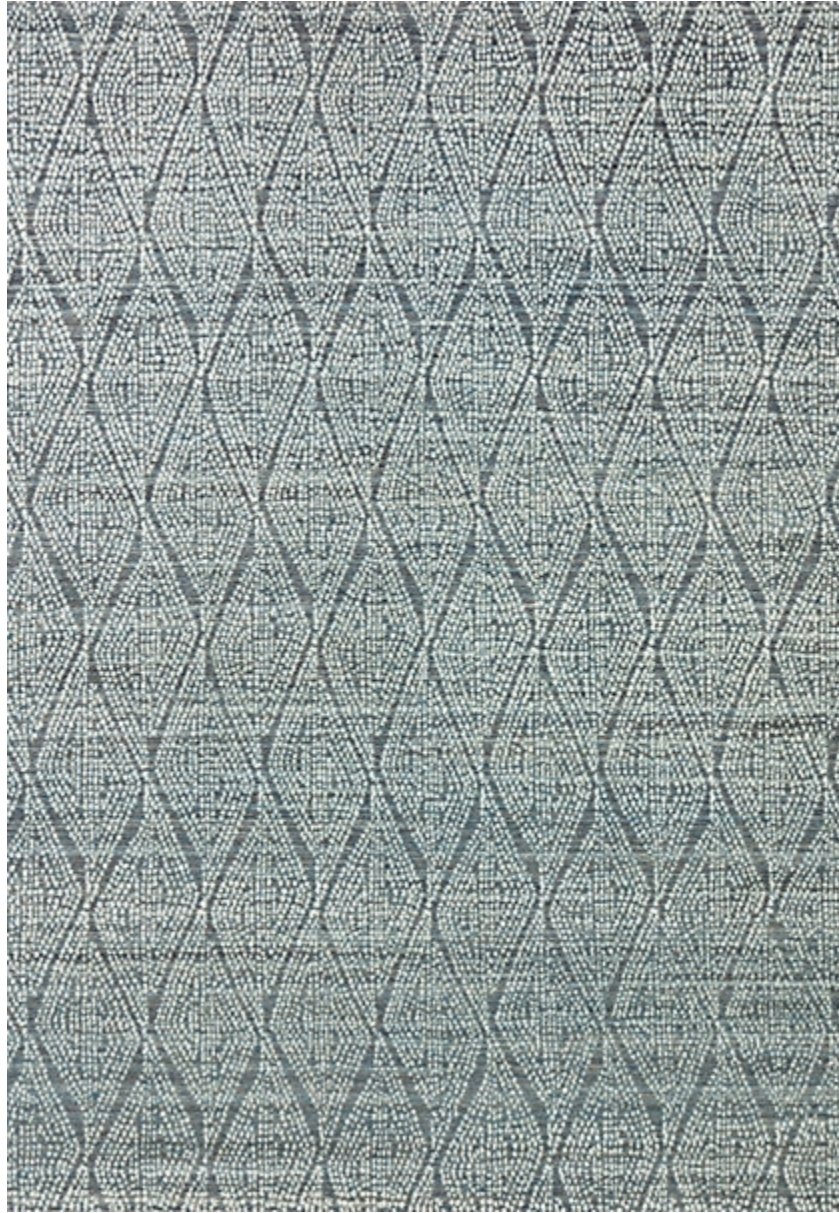

STARK

RUGS

AVAILABLE IN 2 COLORWAYS

OSWALD | GRAPHITE

SKU: T02031276
CONSTRUCTION: HAND-KNOTTED
COMPOSITION: 70% WOOL / 30% SILK
KNOT COUNT: 100 KNOTS
PILE HEIGHT: 0.4 IN
TEXTURE: CUT PILE
ORIGIN: NEPAL
CUSTOM OPTIONS: FULL CUSTOM