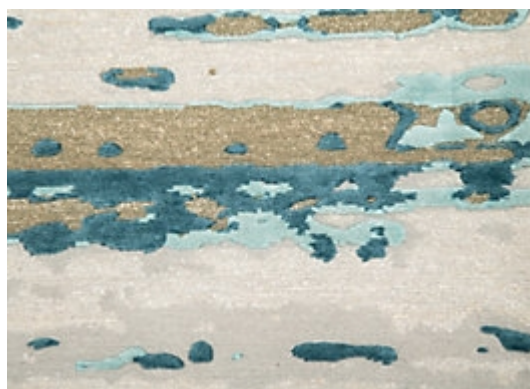

# RUGS

AVAILABLE IN 1 COLORWAYS

## OMRI | COAST

SKU: T02026315  
CONSTRUCTION: HAND-KNOTTED  
COMPOSITION: 60% WOOL /ALOE / 40% SILK  
KNOT COUNT: 100 KNOTS  
PILE HEIGHT: 0.50 IN  
ORIGIN: NEPAL  
CUSTOM OPTIONS: FULL CUSTOM

Any size available made-to-order.  
Additional options available on request.